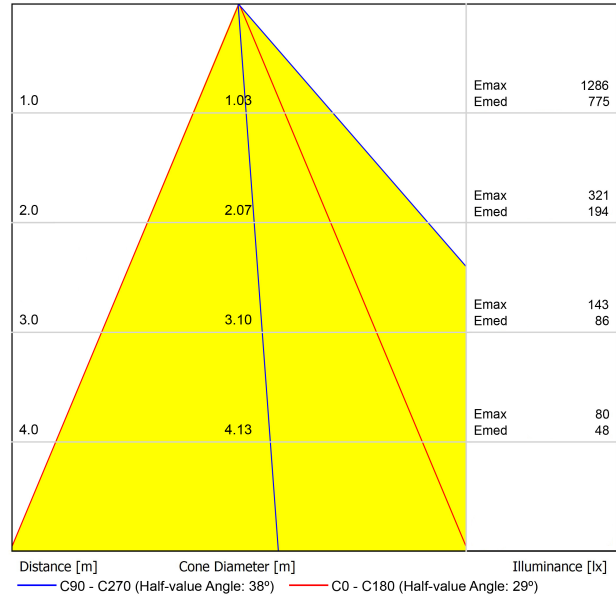

119 lm/W

L90B10 > 55.000h

Lighting efficiency	83%
Light beam angle	38°

LIGHTING FIXTURE | PHOTOMETRIC DATA

83%

38°

Driver	Included - Connected
Power values of the system	11,92 W
Frequency	50/60 Hz
Dimming	No Dim - Other DIM, please consult
Electrical insulation class	□

OTHER DATA

IP20

Please Consult

Please Consult

Ø85 mm

245 g

220 g

101 x 95 x 88 mm

POLAR DIAGRAM

CONICAL DIAGRAM

Vivid Model Colour Temperature	2700K	3000K	3500K	4000K	Light Pink
📖 Reading			•	•	
🥬 Fruits & Vegetables		•	•		
🍞 Bakery	•				
👤 Retail		•	•		
💄 Cosmetics			•	•	
🥩 Meat					•
🐟 Fish				•	
🐠 Seafood				•	•