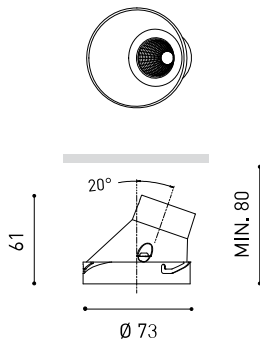

DIMENSIONS

ACCESSORIES

HIGH CHROMATIC LED

TRIMLESS ACCESSORY
(MANDATORY)

Name	SHOT LIGHT M ASYMM TRIMLESS 3 2700K W
Reference	A2981310W
Color	White
RAL	Colour in the mass looks alike RAL 9016
Category	CEILING RECESSED

PRODUCT

SHOT LIGHT M ASYMM TRIMLESS 3 2700K W

A2981310W

White

Colour in the mass looks alike RAL 9016

CEILING RECESSED

Type	LED
Gross luminous flux	1230 lm
Colour temperature	2700 K
Chromatic stability	MacAdam Step 2
Colour Rendering Index	CRI > 90
Power	10,3 W
Current	300 mA
Efficacy	119 lm/W
LED lifespan	L90B10 > 55.000h

LIGHTING FIXTURE | ELECTRICAL DATA

Included - Connected

11,92 W

50/60 Hz

No Dim - Other DIM, please consult

□

Sealing	IP20
Wireless control	Please Consult
Emergency power supply	Please Consult
Recess measurements	Ø85 mm
Weight	245 g
Packaged weight	220 g
Packaging dimensions	101 x 95 x 88 mm
Units per package	1
Materials	Aluminium / Acrylonitrile Butadiene Styrene / Polycarbonate

OTHER DATA

IP20

Please Consult

Please Consult

Ø85 mm

245 g

220 g

101 x 95 x 88 mm