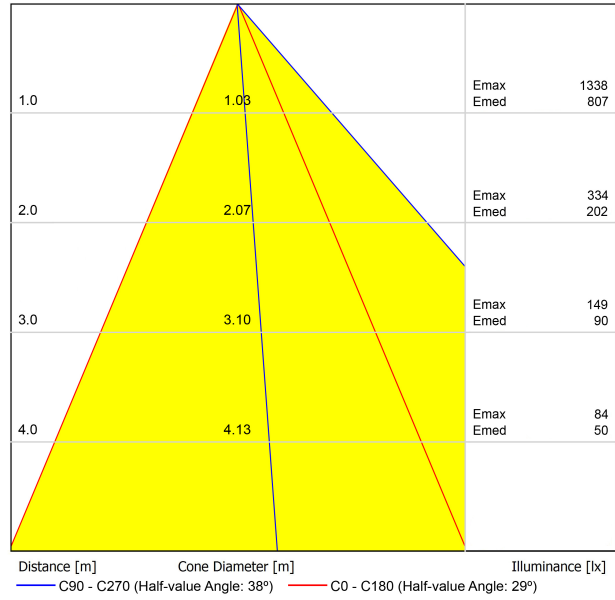

1

Aluminium / Acrylonitrile Butadiene Styrene / Polycarbonate

Type	LED
Gross luminous flux	1280 lm
Colour temperature	3000 K
Chromatic stability	MacAdam Step 2
Colour Rendering Index	CRI > 90
Power	10,3 W
Current	300 mA
Efficacy	124 lm/W
LED lifespan	L90B10 > 55.000h

Lighting efficiency	83%
Light beam angle	38°

Driver	Included - Connected
Power values of the system	11,92 W
Frequency	50/60 Hz
Dimming	No Dim - Other DIM, please consult
Electrical insulation class	

Sealing	IP20
Wireless control	Please Consult
Emergency power supply	Please Consult
Recess measurements	Ø85 mm
Weight	245 g
Packaged weight	220 g
Packaging dimensions	101 x 95 x 88 mm
Units per package	1
Materials	Aluminium / Acrylonitrile Butadiene Styrene / Polycarbonate

POLAR DIAGRAM

CONICAL DIAGRAM

Vivid Model Colour Temperature	2700K	3000K	3500K	4000K	Light Pink
📖 Reading			•	•	
🥕 Fruits & Vegetables		•	•		
🍩 Bakery	•				
👤 Retail		•	•		
💄 Cosmetics			•	•	
🥩 Meat					•
🐟 Fish				•	
🐠 Seafood				•	•