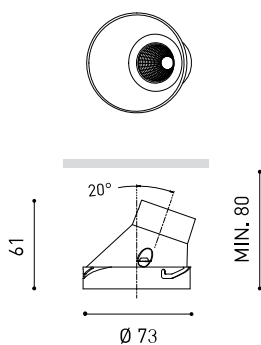

DIMENSIONS

ACCESSORIES

HIGH CHROMATIC LED

TRIMLESS ACCESSORY
(MANDATORY)

Name	SHOT LIGHT M ASYMM TRIMLESS 3 3000K N
Reference	A2981311N
Color	Black
RAL	Colour in the mass looks alike RAL 9005
Category	CEILING RECESSED

OTHER DATA

IP20

Please Consult

Please Consult

Ø85 mm

245 g

220 g

101 x 95 x 88 mm

Lighting efficiency	83%
Light beam angle	38°

Driver	Included - Connected
Power values of the system	11,92 W
Frequency	50/60 Hz
Dimming	No Dim - Other DIM, please consult
Electrical insulation class	

Sealing	IP20
Wireless control	Please Consult
Emergency power supply	Please Consult
Recess measurements	Ø85 mm
Weight	245 g
Packaged weight	220 g
Packaging dimensions	101 x 95 x 88 mm
Units per package	1
Materials	Aluminium / Acrylonitrile Butadiene Styrene / Polycarbonate