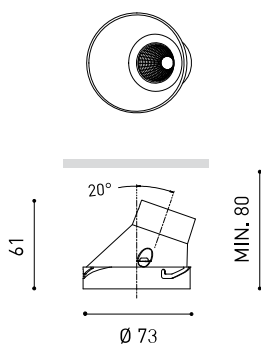

## DIMENSIONS

## LIGHTING FIXTURE | ELECTRICAL DATA

Included - Connected  
11,92 W  
50/60 Hz  
No Dim - Other DIM, please consult  
□

Sealing	IP20
Wireless control	Please Consult
Emergency power supply	Please Consult
Recess measurements	Ø85 mm
Weight	245 g
Packaged weight	220 g
Packaging dimensions	101 x 95 x 88 mm
Units per package	1
Materials	Aluminium / Acrylonitrile Butadiene Styrene / Polycarbonate

## OTHER DATA

IP20  
Please Consult  
Please Consult  
Ø85 mm  
245 g  
220 g  
101 x 95 x 88 mm  
1  
Aluminium / Acrylonitrile Butadiene Styrene / Polycarbonate

A luminaire conceived to be a discreet point of light in the ceiling that hides the illumination source from sight and aims to offer maximum visual comfort. In order to achieve this, it has an anti-glare screen and a specifically designed micro-reflector that generates a perfectly defined light beam.