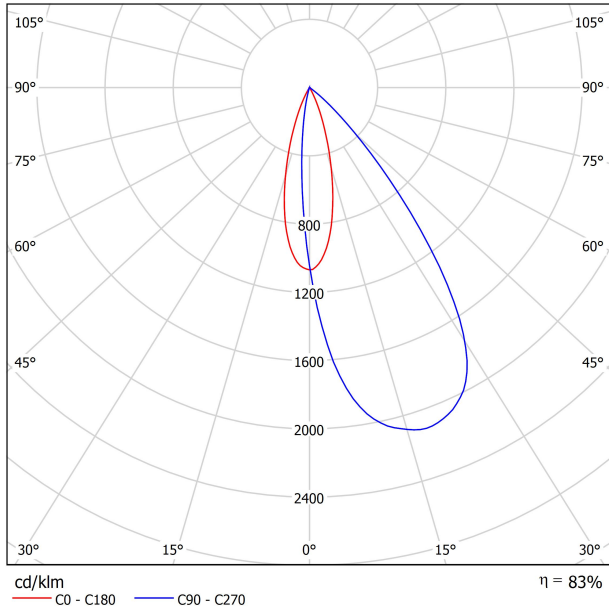

## LIGHT SOURCE

LED  
1280 lm  
3000 K  
MacAdam Step 2  
CRI > 90  
10,3 W  
300 mA  
124 lm/W  
L90B10 > 55.000h

Lighting efficiency	83%
Light beam angle	38°

## LIGHTING FIXTURE | ELECTRICAL DATA

Included - Connected  
11,92 W  
50/60 Hz  
No Dim - Other DIM, please consult  
□

Sealing	IP20
Wireless control	Please Consult
Emergency power supply	Please Consult
Recess measurements	Ø85 mm
Weight	245 g
Packaged weight	220 g
Packaging dimensions	101 x 95 x 88 mm
Units per package	1
Materials	Aluminium / Acrylonitrile Butadiene Styrene / Polycarbonate

POLAR DIAGRAM

CONICAL DIAGRAM

Vivid Model Colour Temperature	2700K	3000K	3500K	4000K	Light Pink
📖 Reading			•	•	
🥬 Fruits & Vegetables		•	•		
🍞 Bakery	•				
👤 Retail		•	•		
💄 Cosmetics			•	•	
🥩 Meat					•
🐟 Fish				•	
🐠 Seafood				•	•