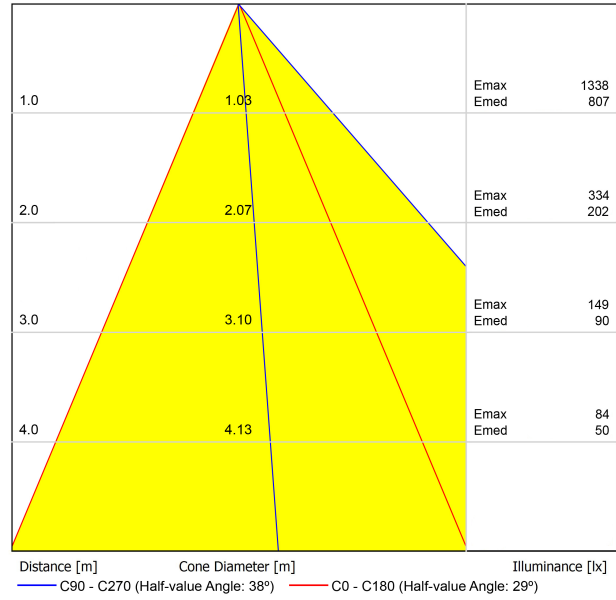

## LIGHTING FIXTURE | ELECTRICAL DATA

Included - Connected  
11,92 W  
50/60 Hz  
No Dim - Other DIM, please consult  
□

Sealing	IP20
Wireless control	Please Consult
Emergency power supply	Please Consult
Recess measurements	Ø85 mm
Weight	245 g
Packaged weight	220 g
Packaging dimensions	101 x 95 x 88 mm
Units per package	1
Materials	Aluminium / Acrylonitrile Butadiene Styrene / Polycarbonate

POLAR DIAGRAM

CONICAL DIAGRAM

Vivid Model Colour Temperature	2700K	3000K	3500K	4000K	Light Pink
📖 Reading			•	•	
🥬 Fruits & Vegetables		•	•		
🍞 Bakery	•				
👤 Retail		•	•		
💄 Cosmetics			•	•	
🥩 Meat					•
🐟 Fish				•	
🐠 Seafood				•	•