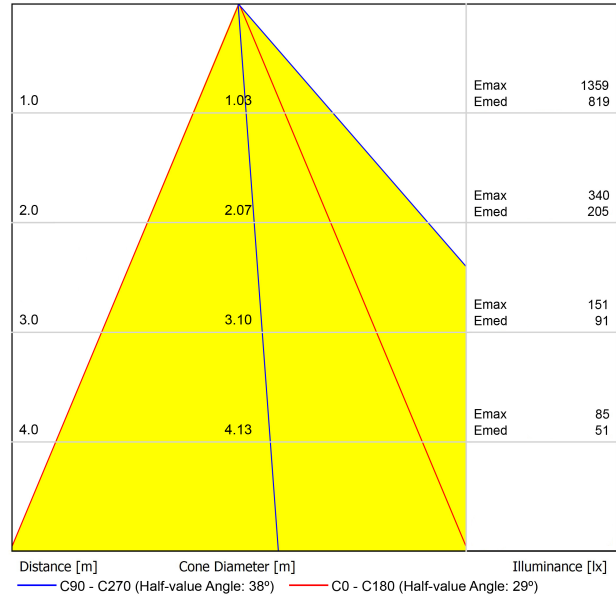

LIGHT SOURCE

LED
1300 lm
4000 K
MacAdam Step 2
CRI > 90
10,3 W
300 mA
126 lm/W
L90B10 > 55.000h

Lighting efficiency	83%
Light beam angle	38°

LIGHTING FIXTURE | PHOTOMETRIC DATA

83%
38°

Driver	Included - Connected
Power values of the system	11,92 W
Frequency	50/60 Hz
Dimming	No Dim - Other DIM, please consult
Electrical insulation class	□

LIGHTING FIXTURE | ELECTRICAL DATA

Included - Connected
11,92 W
50/60 Hz
No Dim - Other DIM, please consult
□

Sealing	IP20
Wireless control	Please Consult
Emergency power supply	Please Consult
Recess measurements	Ø85 mm
Weight	245 g
Packaged weight	220 g
Packaging dimensions	101 x 95 x 88 mm
Units per package	1
Materials	Aluminium / Acrylonitrile Butadiene Styrene / Polycarbonate

POLAR DIAGRAM

CONICAL DIAGRAM

Vivid Model Colour Temperature	2700K	3000K	3500K	4000K	Light Pink
📖 Reading			•	•	
🥕 Fruits & Vegetables		•	•		
🍞 Bakery	•				
👤 Retail		•	•		
💄 Cosmetics			•	•	
🥩 Meat					•
🐟 Fish				•	
🐠 Seafood				•	•