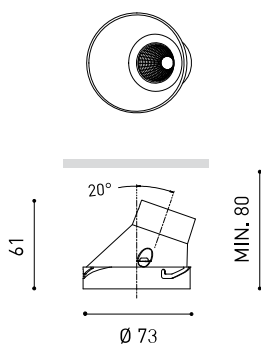

DIMENSIONS

ACCESSORIES

HIGH CHROMATIC LED

TRIMLESS ACCESSORY
(MANDATORY)

Name	SHOT LIGHT M ASYMM TRIMLESS 3 4000K N
Reference	A2981312N
Color	Black
RAL	Colour in the mass looks alike RAL 9005
Category	CEILING RECESSED

LIGHTING FIXTURE | ELECTRICAL DATA

Included - Connected
11,92 W
50/60 Hz
No Dim - Other DIM, please consult
□

Sealing	IP20
Wireless control	Please Consult
Emergency power supply	Please Consult
Recess measurements	Ø85 mm
Weight	245 g
Packaged weight	220 g
Packaging dimensions	101 x 95 x 88 mm
Units per package	1
Materials	Aluminium / Acrylonitrile Butadiene Styrene / Polycarbonate

OTHER DATA

IP20
Please Consult
Please Consult
Ø85 mm
245 g
220 g
101 x 95 x 88 mm
1
Aluminium / Acrylonitrile Butadiene Styrene / Polycarbonate

A luminaire conceived to be a discreet point of light in the ceiling that hides the illumination source from sight and aims to offer maximum visual comfort. In order to achieve this, it has an anti-glare screen and a specifically designed micro-reflector that generates a perfectly defined light beam.