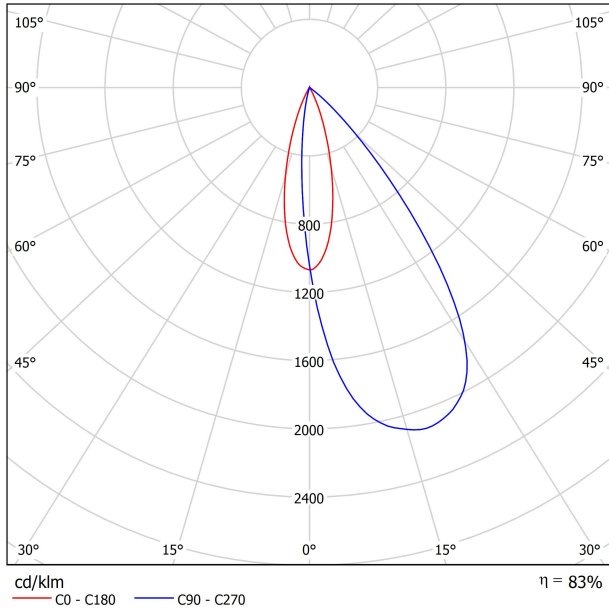

LIGHT SOURCE

LED
1300 lm
4000 K
MacAdam Step 2
CRI > 90
10,3 W
300 mA
126 lm/W
L90B10 > 55.000h

Lighting efficiency	83%
Light beam angle	38°

LIGHTING FIXTURE | PHOTOMETRIC DATA

83%
38°

Driver	Included - Connected
Power values of the system	11,92 W
Frequency	50/60 Hz
Dimming	No Dim - Other DIM, please consult
Electrical insulation class	□

LIGHTING FIXTURE | ELECTRICAL DATA

Included - Connected
11,92 W
50/60 Hz
No Dim - Other DIM, please consult
□

Sealing	IP20
Wireless control	Please Consult
Emergency power supply	Please Consult
Recess measurements	Ø85 mm
Weight	245 g
Packaged weight	220 g
Packaging dimensions	101 x 95 x 88 mm
Units per package	1
Materials	Aluminium / Acrylonitrile Butadiene Styrene / Polycarbonate

POLAR DIAGRAM

CONICAL DIAGRAM

Vivid Model Colour Temperature	2700K	3000K	3500K	4000K	Light Pink
📖 Reading			•	•	
🥕 Fruits & Vegetables		•	•		
🍞 Bakery	•				
👤 Retail		•	•		
💄 Cosmetics			•	•	
🥩 Meat					•
🐟 Fish				•	
🐠 Seafood				•	•