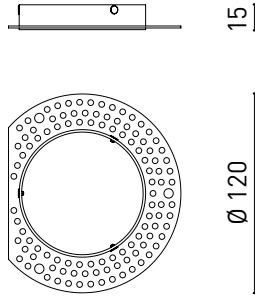

PRODUCT	
Model	Shot Light M Asymmetric Trimless accessory
Reference	A2981000
Material	Iron
Coating	Zinc plated
Category	Accessories