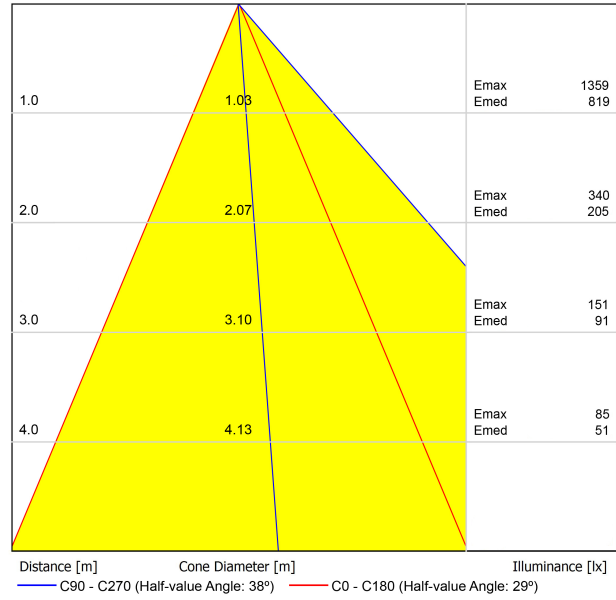

## OTHER DATA

IP20

Please Consult

Please Consult

Ø85 mm

245 g

220 g

101 x 95 x 88 mm

POLAR DIAGRAM

CONICAL DIAGRAM

Vivid Model Colour Temperature	2700K	3000K	3500K	4000K	Light Pink
📖 Reading			•	•	
🥬 Fruits & Vegetables		•	•		
🍞 Bakery	•				
👤 Retail		•	•		
💄 Cosmetics			•	•	
🥩 Meat					•
🐟 Fish				•	
🐠 Seafood				•	•