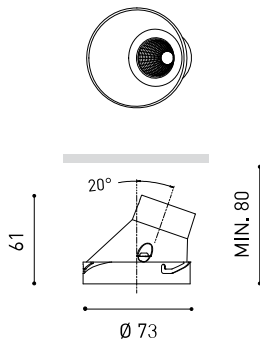

## DIMENSIONS

## LIGHTING FIXTURE | ELECTRICAL DATA

Included - Connected

11,92 W

50/60 Hz

No Dim - Other DIM, please consult

Sealing	IP20
Wireless control	Please Consult
Emergency power supply	Please Consult
Recess measurements	Ø85 mm
Weight	245 g
Packaged weight	220 g
Packaging dimensions	101 x 95 x 88 mm
Units per package	1
Materials	Aluminium / Acrylonitrile Butadiene Styrene / Polycarbonate

## OTHER DATA

IP20

Please Consult

Please Consult

Ø85 mm

245 g

220 g

101 x 95 x 88 mm