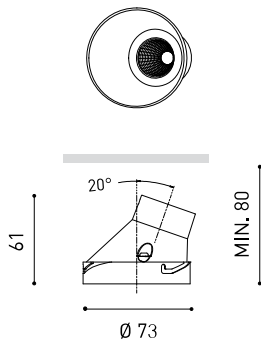

#### DIMENSIONS

Sealing	IP20
Wireless control	Please Consult
Emergency power supply	Please Consult
Recess measurements	Ø85 mm
Weight	245 g
Packaged weight	320 g
Packaging dimensions	131 x 124 x 88 mm
Units per package	1
Materials	Aluminium / Acrylonitrile Butadiene Styrene / Polycarbonate

#### OTHER DATA

Sealing	IP20
Wireless control	Please Consult
Emergency power supply	Please Consult
Recess measurements	Ø85 mm
Weight	245 g
Packaged weight	320 g
Packaging dimensions	131 x 124 x 88 mm
Units per package	1
Materials	Aluminium / Acrylonitrile Butadiene Styrene / Polycarbonate