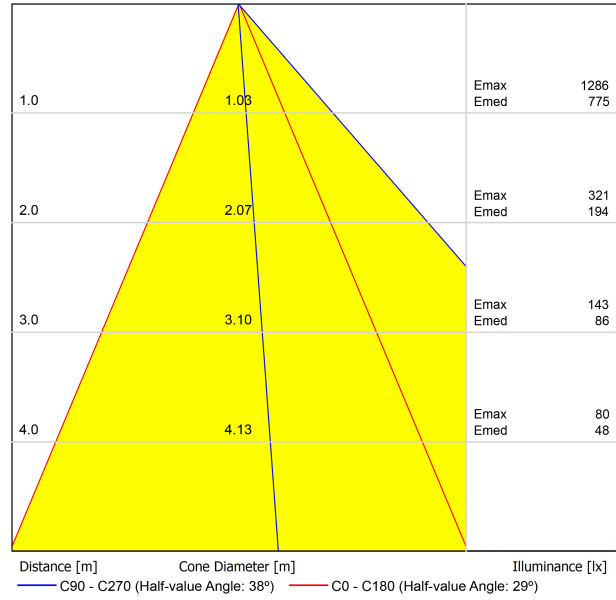

Type	LED
Gross luminous flux	1230 lm
Colour temperature	2700 K
Chromatic stability	MacAdam Step 2
Colour Rendering Index	CRI > 90
Power	10,3 W
Current	300 mA
Efficacy	119 lm/W
LED lifespan	L90B10 > 55.000h

#### OTHER DATA

Sealing	IP20
Wireless control	Please Consult
Emergency power supply	Please Consult
Recess measurements	Ø85 mm
Weight	245 g
Packaged weight	320 g
Packaging dimensions	131 x 124 x 88 mm
Units per package	1
Materials	Aluminium / Acrylonitrile Butadiene Styrene / Polycarbonate

POLAR DIAGRAM

CONICAL DIAGRAM

Vivid Model Colour Temperature	2700K	3000K	3500K	4000K	Light Pink
📖 Reading			•	•	
🥬 Fruits & Vegetables		•	•		
🍞 Bakery	•				
👤 Retail		•	•		
💄 Cosmetics			•	•	
🥩 Meat					•
🐟 Fish				•	
🐠 Seafood				•	•