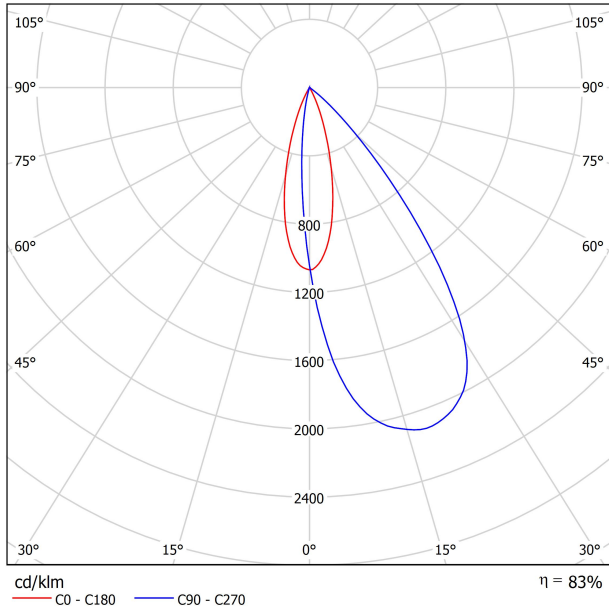

POLAR DIAGRAM