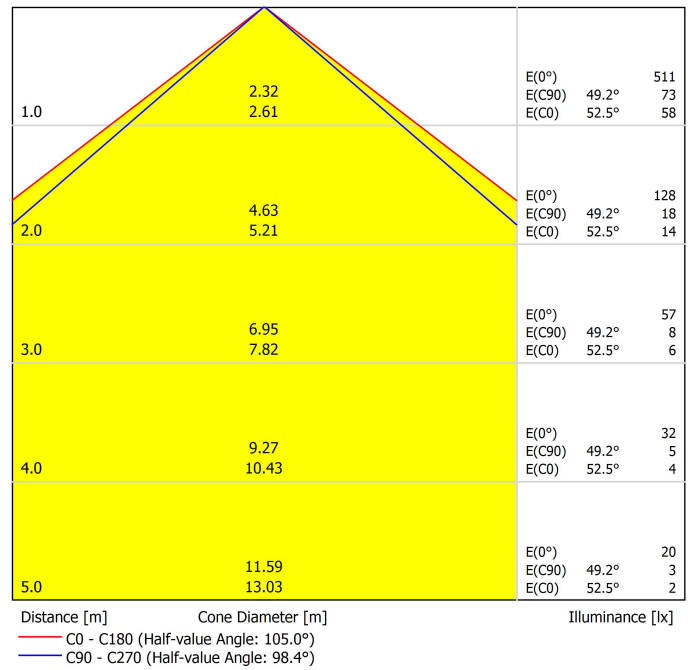

Conical diagram