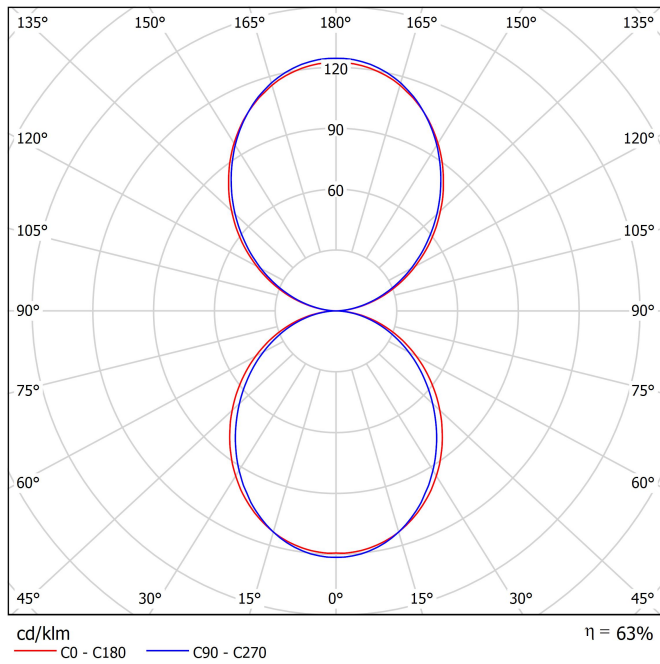

Polar diagram