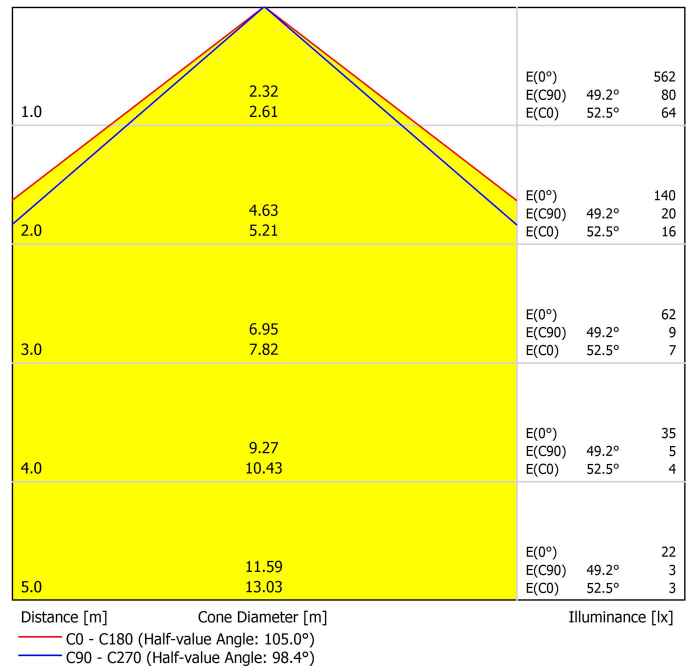

Conical diagram