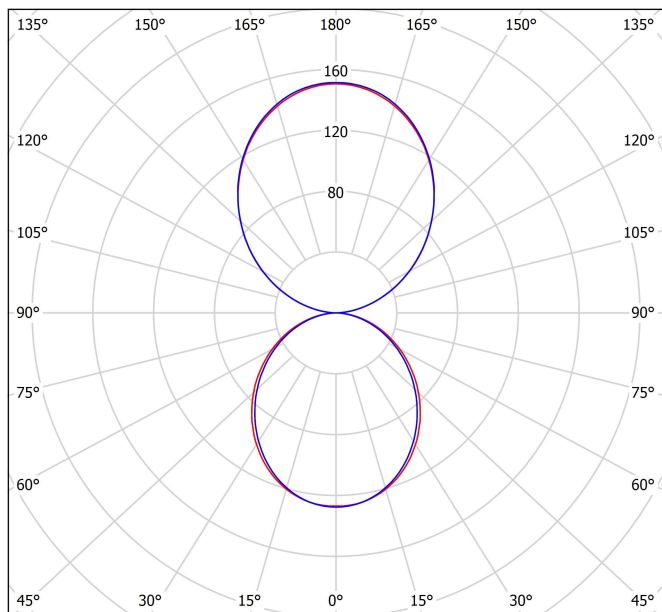

Polar diagram

cd/klm
— C0 - C180 — C90 - C270

η = 72%