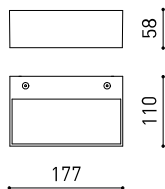

Dimensions

Name	REC DOUBLE MINI DIM 3000K WT
Reference	A3100021WT
Colour	Textured white
RAL	9016
Category	WALL
Type	LED
Gross luminous flux	2500 lm
Colour temperature	3000 K
Chromatic stability	MacAdam Step 2
Colour Rendering Index	CRI>90
Power	16,5 W
Current	500 mA
Efficacy	152 lm/W
LED lifespan	L80B10 >60.000h
Energy efficiency class	D
Lighting efficiency	72%
Light beam angle	103°
Driver	Included
Power values of the system	19,08 W
Frequency	50/60 Hz
Dimming	DALI / Push
Electrical insulation class	□
Sealing	IP20
Wireless control	Please Consult
Weight	1125 g
Packaged weight	1210 g
Packaging dimensions	230 x 145 x 64 mm
Units per package	1
Materials	Aluminium / Polymethyl Methacrylate
PRODUCT	REC DOUBLE MINI DIM 3000K WT
Reference	A3100021WT
Colour	Textured white
RAL	9016
Category	WALL
LIGHT SOURCE	LED
Gross luminous flux	2500 lm
Colour temperature	3000 K
Chromatic stability	MacAdam Step 2
Colour Rendering Index	CRI>90
Power	16,5 W
Current	500 mA
Efficacy	152 lm/W
LED lifespan	L80B10 >60.000h
Energy efficiency class	D
LIGHTING FIXTURE PHOTOMETRIC DATA	
Lighting efficiency	72%
Light beam angle	103°
LIGHTING FIXTURE ELECTRICAL DATA	
Driver	Included
Power values of the system	19,08 W
Frequency	50/60 Hz
Dimming	DALI / Push
Electrical insulation class	□
OTHER DATA	
Sealing	IP20
Wireless control	Please Consult
Weight	1125 g
Packaged weight	1210 g
Packaging dimensions	230 x 145 x 64 mm
Units per package	1
Materials	Aluminium / Polymethyl Methacrylate