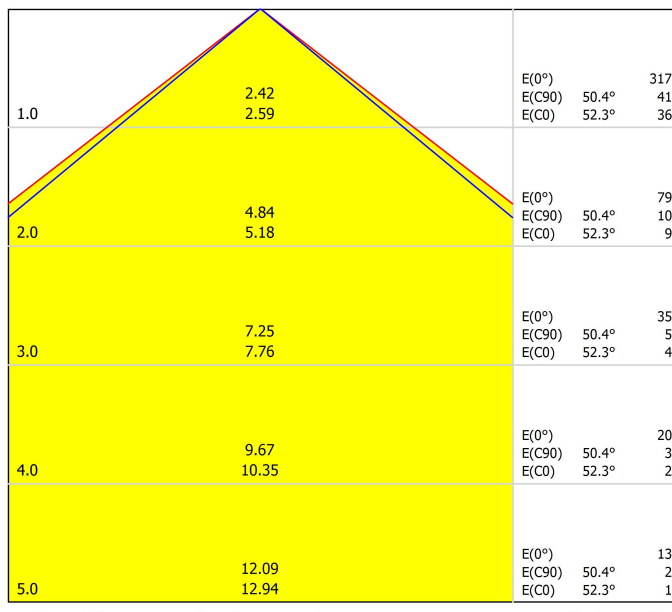

Conical diagram

Distance [m]   Cone Diameter [m]   Illuminance [lx]
— C0 - C180 (Half-value Angle: 104.6°)
— C90 - C270 (Half-value Angle: 100.8°)