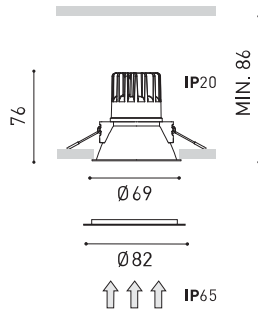

### DIMENSIONS

### OTHER DATA

Sealing	IP65
Wireless control	Please Consult
Emergency power supply	Please Consult
Impact resistance	IK07
Recess measurements	Ø62 mm
Weight	200 g
Packaged weight	233,5 g
Packaging dimensions	147 x 132 x 134 mm
Units per package	1
Materials	Aluminium / Polycarbonate