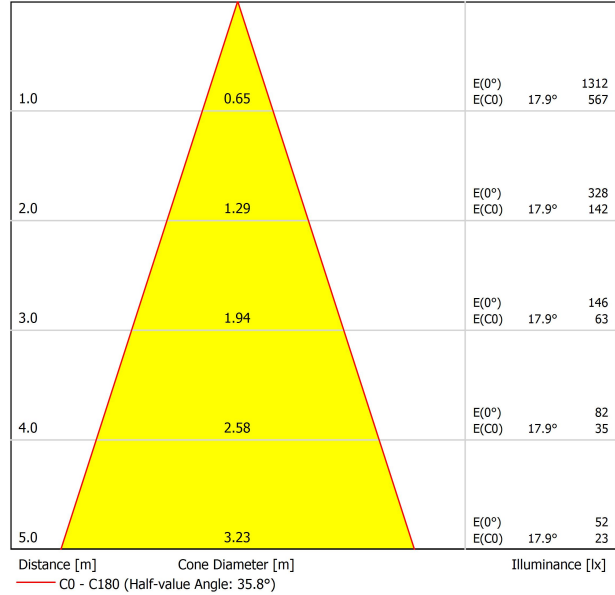

CONICAL DIAGRAM

UGR

Glare Evaluation According to UGR											
ρ Ceiling	70	70	50	50	30	70	70	50	50	30	
ρ Walls	50	30	50	30	30	50	30	50	30	30	
ρ Floor	20	20	20	20	20	20	20	20	20	20	
Room Size X Y		Viewing direction at right angles to lamp axis					Viewing direction parallel to lamp axis				
2H	2H	18.3	19.1	18.6	19.3	19.5	18.3	19.1	18.6	19.3	19.5
	3H	20.2	21.0	20.5	21.2	21.4	20.2	21.0	20.5	21.2	21.4
	4H	21.0	21.7	21.4	22.0	22.3	21.0	21.7	21.4	22.0	22.3
	6H	21.8	22.4	22.1	22.7	23.0	21.8	22.4	22.1	22.7	23.0
	8H	22.1	22.7	22.4	23.0	23.3	22.1	22.7	22.4	23.0	23.3
4H	2H	18.9	19.6	19.2	19.9	20.1	18.9	19.6	19.2	19.9	20.1
	3H	21.1	21.7	21.4	22.0	22.3	21.1	21.7	21.4	22.0	22.3
	4H	22.1	22.6	22.4	22.9	23.3	22.1	22.6	22.4	22.9	23.3
	6H	23.0	23.4	23.4	23.8	24.2	23.0	23.4	23.4	23.8	24.2
	8H	23.4	23.8	23.8	24.2	24.6	23.4	23.8	23.8	24.2	24.6
8H	2H	18.9	19.6	19.2	19.9	20.1	18.9	19.6	19.2	19.9	20.1
	3H	21.1	21.7	21.4	22.0	22.3	21.1	21.7	21.4	22.0	22.3
	4H	22.1	22.6	22.4	22.9	23.3	22.1	22.6	22.4	22.9	23.3
	6H	23.0	23.4	23.4	23.8	24.2	23.0	23.4	23.4	23.8	24.2
	8H	23.4	23.8	23.8	24.2	24.6	23.4	23.8	23.8	24.2	24.6
12H	2H	18.9	19.6	19.2	19.9	20.1	18.9	19.6	19.2	19.9	20.1
	3H	21.1	21.7	21.4	22.0	22.3	21.1	21.7	21.4	22.0	22.3
	4H	22.1	22.6	22.4	22.9	23.3	22.1	22.6	22.4	22.9	23.3
	6H	23.0	23.4	23.4	23.8	24.2	23.0	23.4	23.4	23.8	24.2
	8H	23.4	23.8	23.8	24.2	24.6	23.4	23.8	23.8	24.2	24.6
Variation of the observer position for the luminaire distances S											
S = 1.0H	+0.3 / -0.1					+0.3 / -0.1					
S = 1.5H	+0.6 / -0.4					+0.6 / -0.4					
S = 2.0H	+1.0 / -0.6					+1.0 / -0.6					
Standard table	BK07					BK07					
Correction Summand	7.0					7.0					
Corrected Glare Indices referring to 800lm Total Luminous Flux