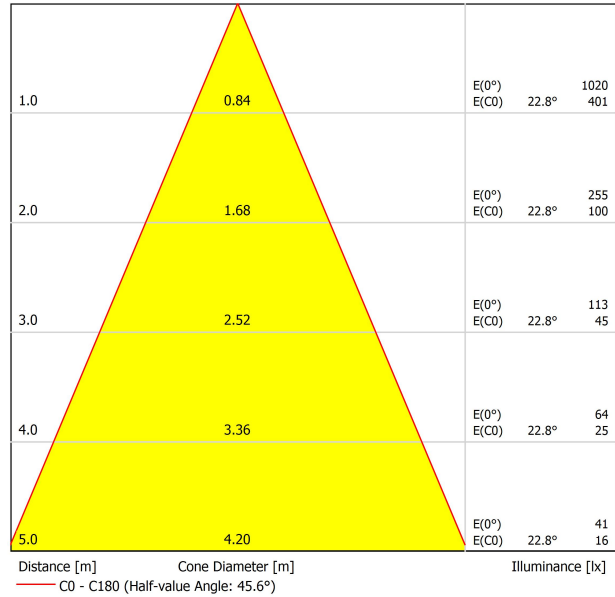

CONICAL DIAGRAM

UGR

Glare Evaluation According to UGR											
ρ Ceiling	70	70	50	50	30	70	70	50	50	30	
ρ Walls	50	30	50	30	30	50	30	50	30	30	
ρ Floor	20	20	20	20	20	20	20	20	20	20	
Room Size X Y		Viewing direction at right angles to lamp axis					Viewing direction parallel to lamp axis				
2H	2H	15.4	16.2	15.7	16.4	16.6	15.4	16.2	15.7	16.4	16.6
	3H	17.2	17.9	17.5	18.2	18.4	17.2	17.9	17.5	18.2	18.4
	4H	18.0	18.7	18.3	19.0	19.2	18.0	18.7	18.3	19.0	19.2
	6H	18.8	19.4	19.1	19.7	19.9	18.8	19.4	19.1	19.7	19.9
	8H	19.1	19.7	19.4	20.0	20.3	19.1	19.7	19.4	20.0	20.3
4H	2H	16.0	16.7	16.3	16.9	17.2	16.0	16.7	16.3	16.9	17.2
	3H	18.1	18.6	18.4	18.9	19.3	18.1	18.6	18.4	18.9	19.3
	4H	19.0	19.5	19.4	19.9	20.2	19.0	19.5	19.4	19.9	20.2
	6H	19.9	20.3	20.3	20.7	21.1	19.9	20.3	20.3	20.7	21.1
	8H	20.3	20.7	20.8	21.1	21.5	20.3	20.7	20.8	21.1	21.5
8H	2H	20.8	21.1	21.2	21.5	21.9	20.8	21.1	21.2	21.5	21.9
	4H	19.4	19.8	19.8	20.2	20.6	19.4	19.8	19.8	20.2	20.6
	6H	20.5	20.8	20.9	21.2	21.7	20.5	20.8	20.9	21.2	21.7
	8H	21.0	21.3	21.5	21.7	22.2	21.0	21.3	21.5	21.7	22.2
	12H	21.6	21.8	22.1	22.3	22.8	21.6	21.8	22.1	22.3	22.8
12H	4H	19.5	19.8	19.9	20.2	20.6	19.5	19.8	19.9	20.2	20.6
	6H	20.6	20.9	21.1	21.3	21.8	20.6	20.9	21.1	21.3	21.8
	8H	21.2	21.4	21.7	21.9	22.4	21.2	21.4	21.7	21.9	22.4
Variation of the observer position for the luminaire distances S											
S = 1.0H	+1.1 / -0.3					+1.1 / -0.3					
S = 1.5H	+2.2 / -0.5					+2.2 / -0.5					
S = 2.0H	+3.5 / -0.8					+3.5 / -0.8					
Standard table	BK06					BK06					
Correction Summand	3.9					3.9					
Corrected Glare Indices referring to 800lm Total Luminous Flux