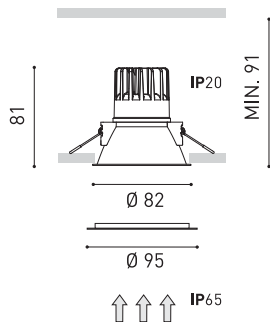

DIMENSIONS

ACCESSORIES

AWARDS

PRODUCT

Name	SWAP IP65 M SUPERCRI 7W 3000K W
Reference	A3122211W65
Color	Matt white
RAL	Colour in the mass looks alike RAL 9010
Category	CEILING RECESSED

LIGHT SOURCE

Type	LED
Gross luminous flux	800 lm
Colour temperature	3000 K
Chromatic stability	MacAdam Step 2
Colour Rendering Index	CRI >97
Power	7 W
Current	200 mA
Efficacy	114 lm/W
LED lifespan	L90B10 >55.000h

LIGHTING FIXTURE | PHOTOMETRIC DATA

Lighting efficiency	81%
Light beam angle	46°

LIGHTING FIXTURE | ELECTRICAL DATA

Driver	Included - Fast Connect
Power values of the system	8,25 W
Frequency	50/60 Hz
Dimming	No Dim - Other DIM, please consult
Electrical insulation class	□

OTHER DATA

Sealing	IP65
Wireless control	Please Consult
Emergency power supply	Please Consult
Impact resistance	IK07
Recess measurements	Ø75 mm
Weight	215 g
Packaged weight	255 g
Packaging dimensions	100 x 102 x 97 mm
Units per package	1
Materials	Aluminium / Polycarbonate

Swap is a ceiling recessed LED spotlight whose main features are its minimalist aspect, its perfect integration into the ceiling, and considerable visual comfort, thanks to the small reflector that is set back with respect to the ceiling plane. When it is switched on, its matte finish shade generates an attractive effect, a discrete circle of light. It includes an add-on bezel that can be used optionally to cover larger recess diameters.