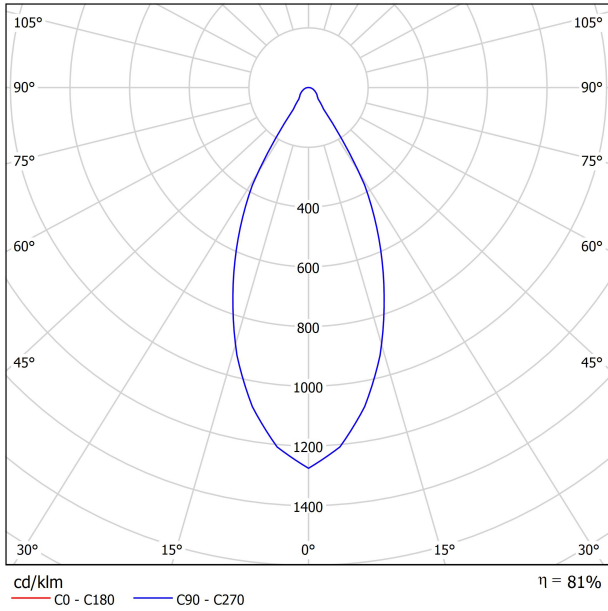

POLAR DIAGRAM