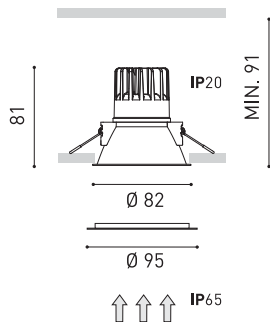

DIMENSIONS

ACCESSORIES

AWARDS

PRODUCT

Name	SWAP IP65 M SUPERCRI 7W 4000K W
Reference	A3122212W65
Color	Matt white
RAL	Colour in the mass looks alike RAL 9010
Category	CEILING RECESSED

LIGHT SOURCE

Type	LED
Gross luminous flux	820 lm
Colour temperature	4000 K
Chromatic stability	MacAdam Step 2
Colour Rendering Index	CRI > 97
Power	7 W
Current	200 mA
Efficacy	117 lm/W
LED lifespan	L90B10 > 55.000h

LIGHTING FIXTURE | PHOTOMETRIC DATA

Lighting efficiency	81%
Light beam angle	46°

LIGHTING FIXTURE | ELECTRICAL DATA

Driver	Included - Fast Connect
Power values of the system	8,25 W
Frequency	50/60 Hz
Dimming	No Dim - Other DIM, please consult
Electrical insulation class	□

OTHER DATA

Sealing	IP65
Wireless control	Please Consult
Emergency power supply	Please Consult
Impact resistance	IK07
Recess measurements	Ø75 mm
Weight	215 g
Packaged weight	255 g
Packaging dimensions	100 x 102 x 97 mm
Units per package	1
Materials	Aluminium / Polycarbonate

Swap is a ceiling recessed LED spotlight whose main features are its minimalist aspect, its perfect integration into the ceiling, and considerable visual comfort, thanks to the small reflector that is set back with respect to the ceiling plane. When it is switched on, its matte finish shade generates an attractive effect, a discrete circle of light. It includes an add-on bezel that can be used optionally to cover larger recess diameters.