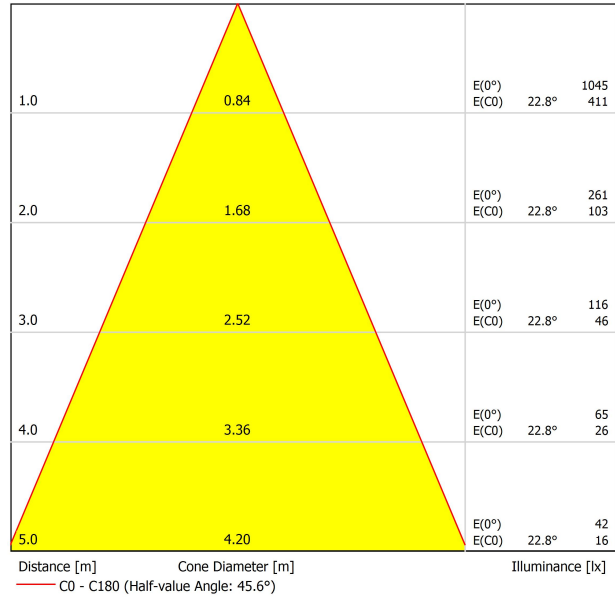

CONICAL DIAGRAM

UGR

Glare Evaluation According to UGR											
ρ Ceiling	70	70	50	50	30	70	70	50	50	30	30
ρ Walls	50	30	50	30	30	50	30	50	30	30	30
ρ Floor	20	20	20	20	20	20	20	20	20	20	20
Room Size X Y		Viewing direction at right angles to lamp axis					Viewing direction parallel to lamp axis				
2H	2H	15.5	16.3	15.8	16.5	16.7	15.5	16.3	15.8	16.5	16.7
	3H	17.3	18.0	17.6	18.3	18.5	17.3	18.0	17.6	18.3	18.5
	4H	18.1	18.8	18.4	19.0	19.3	18.1	18.8	18.4	19.0	19.3
	6H	18.8	19.5	19.2	19.7	20.0	18.8	19.5	19.2	19.7	20.0
	8H	19.2	19.8	19.5	20.1	20.4	19.2	19.8	19.5	20.1	20.4
	12H	19.5	20.1	19.8	20.4	20.7	19.5	20.1	19.8	20.4	20.7
4H	2H	16.1	16.8	16.4	17.0	17.3	16.1	16.8	16.4	17.0	17.3
	3H	18.1	18.7	18.5	19.0	19.3	18.1	18.7	18.5	19.0	19.3
	4H	19.1	19.6	19.5	19.9	20.3	19.1	19.6	19.5	19.9	20.3
	6H	20.0	20.4	20.4	20.8	21.2	20.0	20.4	20.4	20.8	21.2
	8H	20.4	20.8	20.8	21.2	21.6	20.4	20.8	20.8	21.2	21.6
	12H	20.8	21.2	21.3	21.6	22.0	20.8	21.2	21.3	21.6	22.0
8H	4H	19.5	19.9	19.9	20.2	20.6	19.5	19.9	19.9	20.2	20.6
	6H	20.6	20.9	21.0	21.3	21.7	20.6	20.9	21.0	21.3	21.7
	8H	21.1	21.4	21.6	21.8	22.3	21.1	21.4	21.6	21.8	22.3
	12H	21.7	21.9	22.2	22.4	22.9	21.7	21.9	22.2	22.4	22.9
12H	4H	19.5	19.9	20.0	20.3	20.7	19.5	19.9	20.0	20.3	20.7
	6H	20.7	20.9	21.2	21.4	21.9	20.7	20.9	21.2	21.4	21.9
	8H	21.3	21.5	21.8	22.0	22.5	21.3	21.5	21.8	22.0	22.5
Variation of the observer position for the luminaire distances S											
S = 1.0H	+1.1 / -0.3					+1.1 / -0.3					
S = 1.5H	+2.2 / -0.5					+2.2 / -0.5					
S = 2.0H	+3.5 / -0.8					+3.5 / -0.8					
Standard table	BK06					BK06					
Correction Summand	3.9					3.9					
Corrected Glare Indices referring to 820lm Total Luminous Flux