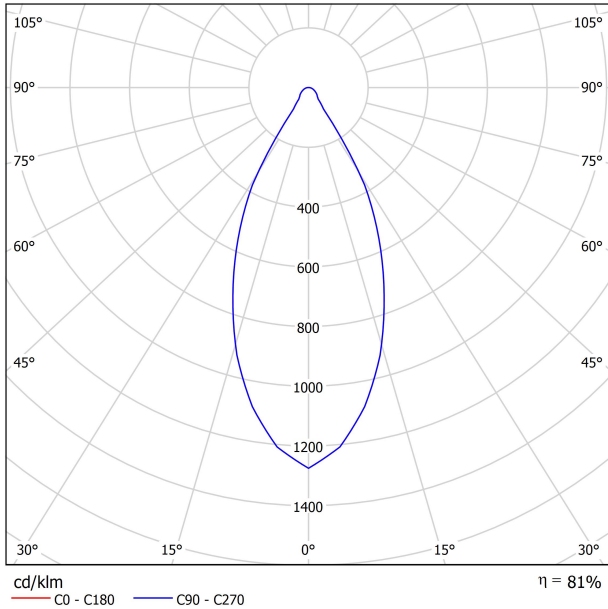

POLAR DIAGRAM