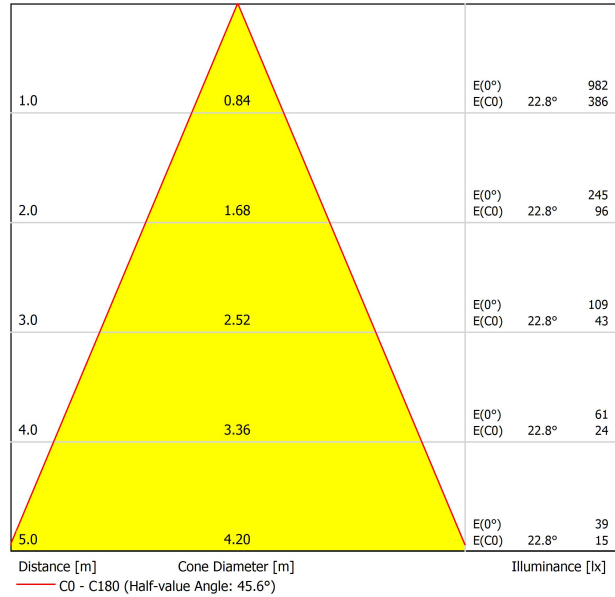

CONICAL DIAGRAM

UGR

Glare Evaluation According to UGR											
ρ Ceiling	70	70	50	50	30	70	70	50	50	30	
ρ Walls	50	30	50	30	30	50	30	50	30	30	
ρ Floor	20	20	20	20	20	20	20	20	20	20	
Room Size X Y		Viewing direction at right angles to lamp axis					Viewing direction parallel to lamp axis				
2H	2H	15.3	16.1	15.6	16.3	16.5	15.3	16.1	15.6	16.3	16.5
	3H	17.1	17.8	17.4	18.0	18.3	17.1	17.8	17.4	18.0	18.3
	4H	17.9	18.6	18.2	18.8	19.1	17.9	18.6	18.2	18.8	19.1
	6H	18.6	19.2	19.0	19.5	19.8	18.6	19.2	19.0	19.5	19.8
	8H	19.0	19.6	19.3	19.8	20.1	19.0	19.6	19.3	19.8	20.1
4H	2H	15.9	16.5	16.2	16.8	17.1	15.9	16.5	16.2	16.8	17.1
	3H	17.9	18.5	18.3	18.8	19.1	17.9	18.5	18.3	18.8	19.1
	4H	18.9	19.4	19.3	19.7	20.1	18.9	19.4	19.3	19.7	20.1
	6H	19.8	20.2	20.2	20.6	21.0	19.8	20.2	20.2	20.6	21.0
	8H	20.2	20.6	20.6	21.0	21.4	20.2	20.6	20.6	21.0	21.4
8H	2H	20.6	20.9	21.1	21.4	21.8	20.6	20.9	21.1	21.4	21.8
	4H	19.3	19.6	19.7	20.0	20.4	19.3	19.6	19.7	20.0	20.4
	6H	20.4	20.6	20.8	21.1	21.5	20.4	20.6	20.8	21.1	21.5
	8H	20.9	21.2	21.4	21.6	22.1	20.9	21.2	21.4	21.6	22.1
	12H	21.5	21.7	22.0	22.1	22.6	21.5	21.7	22.0	22.1	22.6
12H	4H	19.3	19.7	19.8	20.1	20.5	19.3	19.7	19.8	20.1	20.5
	6H	20.5	20.7	20.9	21.2	21.6	20.5	20.7	20.9	21.2	21.6
	8H	21.1	21.3	21.6	21.8	22.3	21.1	21.3	21.6	21.8	22.3
Variation of the observer position for the luminaire distances S											
S = 1.0H	+1.1 / -0.3					+1.1 / -0.3					
S = 1.5H	+2.2 / -0.5					+2.2 / -0.5					
S = 2.0H	+3.5 / -0.8					+3.5 / -0.8					
Standard table	BK06					BK06					
Correction Summand	3.9					3.9					
Corrected Glare Indices referring to 770lm Total Luminous Flux