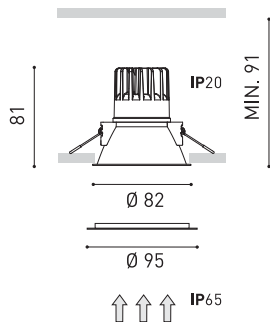

DIMENSIONS

ACCESSORIES

AWARDS

Name	SWAP IP65 M SUPERCRI 7W DIM DALI/PUSH 2700K W
Reference	A3122230W65
Color	Matt white
RAL	Colour in the mass looks alike RAL 9010
Category	CEILING RECESSED

Type	LED
Gross luminous flux	770 lm
Colour temperature	2700 K
Chromatic stability	MacAdam Step 2
Colour Rendering Index	CRI >97
Power	7 W
Current	200 mA
Efficacy	110 lm/W
LED lifespan	L90B10 >55.000h

OTHER DATA

Sealing	IP65
Wireless control	Please Consult
Emergency power supply	Please Consult
Impact resistance	IK07
Recess measurements	Ø75 mm
Weight	215 g
Packaged weight	255 g
Packaging dimensions	147 x 132 x 134 mm
Units per package	1
Materials	Aluminium / Polycarbonate