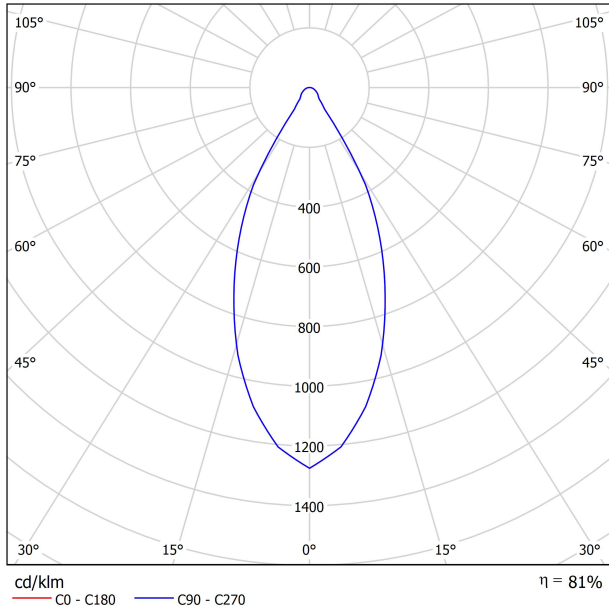

POLAR DIAGRAM