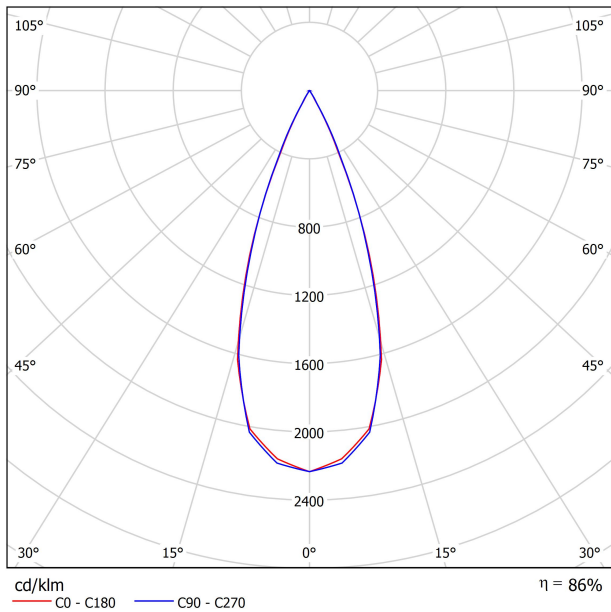

## APPARECCHIO | DATI FOTOMETRICI

Efficienza luminosa	86%
Angolo del fascio di luce	38°

DIAGRAMMA DI ABBAGLIAMENTO POLARE

DIAGRAMMA CONICO

UGR

Glare Evaluation According to UGR											
ρ Ceiling		70	70	50	50	30	70	70	50	50	30
ρ Walls		50	30	50	30	30	50	30	50	30	30
ρ Floor		20	20	20	20	20	20	20	20	20	20
Room Size X Y		Viewing direction at right angles to lamp axis					Viewing direction parallel to lamp axis				
2H	2H	-13.4	-12.8	-13.1	-12.6	-12.4	-14.3	-13.6	-14.0	-13.4	-13.2
	3H	-7.1	-6.5	-6.8	-6.3	-6.0	-7.0	-6.4	-6.7	-6.1	-5.9
	4H	-3.6	-3.0	-3.3	-2.8	-2.5	-3.0	-2.5	-2.7	-2.2	-2.0
	6H	0.1	0.6	0.4	0.8	1.1	0.4	0.9	0.8	1.2	1.5
	8H	1.9	2.4	2.2	2.7	3.0	2.2	2.7	2.6	3.0	3.3
4H	12H	3.9	4.4	4.3	4.7	5.0	4.3	4.7	4.6	5.0	5.3
	2H	-10.8	-10.3	-10.5	-10.0	-9.8	-11.2	-10.6	-10.9	-10.4	-10.1
	3H	-4.8	-4.4	-4.5	-4.1	-3.8	-4.7	-4.2	-4.3	-3.9	-3.6
	4H	-1.4	-1.0	-1.1	-0.7	-0.4	-1.0	-0.6	-0.6	-0.3	0.1
	6H	2.1	2.5	2.5	2.8	3.2	2.4	2.8	2.8	3.1	3.5
8H	8H	4.0	4.3	4.4	4.7	5.1	4.3	4.6	4.7	4.9	5.3
	12H	6.0	6.3	6.5	6.7	7.1	6.4	6.6	6.8	7.0	7.4
	4H	0.1	0.4	0.5	0.8	1.2	0.4	0.7	0.8	1.1	1.5
	6H	3.8	4.0	4.2	4.4	4.8	4.0	4.2	4.4	4.6	5.0
	8H	5.7	5.9	6.2	6.3	6.8	5.9	6.1	6.4	6.5	7.0
12H	12H	7.9	8.0	8.4	8.5	9.0	8.1	8.3	8.6	8.8	9.2
	4H	0.6	0.9	1.1	1.3	1.7	0.9	1.1	1.3	1.5	1.9
	6H	4.3	4.5	4.8	5.0	5.4	4.5	4.7	5.0	5.1	5.6
	8H	6.4	6.6	6.9	7.0	7.5	6.6	6.7	7.1	7.2	7.7
	Variation of the observer position for the luminaire distances S										
S = 1.0H		+0.9 / -0.3					+1.3 / -0.4				
S = 1.5H		+1.9 / -0.6					+2.7 / -0.7				
S = 2.0H		+3.1 / -0.8					+4.2 / -1.0				
Standard table Correction Summand		---					---				
Corrected Glare Indices referring to 2300lm Total Luminous Flux											