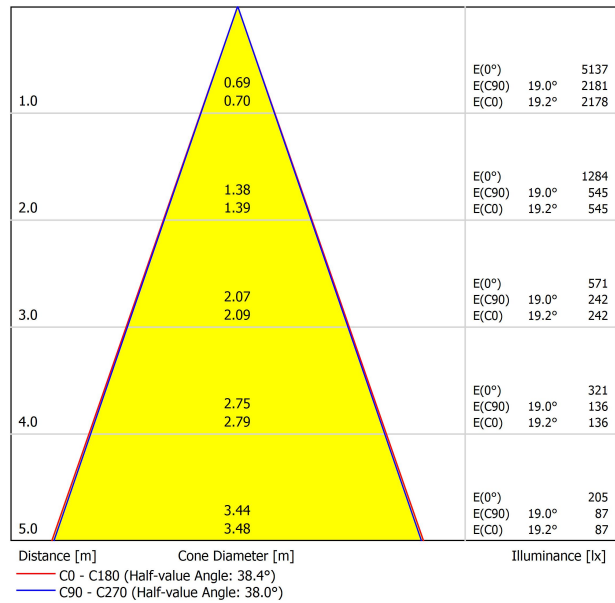

## APPARECCHIO | DATI FOTOMETRICI

Efficienza luminosa	86%
Angolo del fascio di luce	38°

DIAGRAMMA DI ABBAGLIAMENTO POLARE

DIAGRAMMA CONICO

UGR

Glare Evaluation According to UGR											
ρ Ceiling		70	70	50	50	30	70	70	50	50	30
ρ Walls		50	30	50	30	30	50	30	50	30	30
ρ Floor		20	20	20	20	20	20	20	20	20	20
Room Size X Y		Viewing direction at right angles to lamp axis					Viewing direction parallel to lamp axis				
2H	2H	-13.4	-12.8	-13.1	-12.6	-12.4	-14.3	-13.6	-14.0	-13.4	-13.2
	3H	-7.1	-6.5	-6.8	-6.3	-6.0	-7.0	-6.4	-6.7	-6.1	-5.9
	4H	-3.6	-3.0	-3.3	-2.8	-2.5	-3.0	-2.5	-2.7	-2.2	-2.0
	6H	0.1	0.6	0.4	0.8	1.1	0.4	0.9	0.8	1.2	1.5
	8H	1.9	2.4	2.2	2.7	3.0	2.2	2.7	2.6	3.0	3.3
4H	12H	3.9	4.4	4.3	4.7	5.0	4.3	4.7	4.6	5.0	5.3
	2H	-10.8	-10.3	-10.5	-10.0	-9.8	-11.2	-10.6	-10.9	-10.4	-10.1
	3H	-4.8	-4.4	-4.5	-4.1	-3.8	-4.7	-4.2	-4.3	-3.9	-3.6
	4H	-1.4	-1.0	-1.1	-0.7	-0.4	-1.0	-0.6	-0.6	-0.3	0.1
	6H	2.1	2.5	2.5	2.8	3.2	2.4	2.8	2.8	3.1	3.5
8H	8H	4.0	4.3	4.4	4.7	5.1	4.3	4.6	4.7	4.9	5.3
	12H	6.0	6.3	6.5	6.7	7.1	6.4	6.6	6.8	7.0	7.4
	4H	0.1	0.4	0.5	0.8	1.2	0.4	0.7	0.8	1.1	1.5
	6H	3.8	4.0	4.2	4.4	4.8	4.0	4.2	4.4	4.6	5.0
	8H	5.7	5.9	6.2	6.3	6.8	5.9	6.1	6.4	6.5	7.0
12H	12H	7.9	8.0	8.4	8.5	9.0	8.1	8.3	8.6	8.8	9.2
	4H	0.6	0.9	1.1	1.3	1.7	0.9	1.1	1.3	1.5	1.9
	6H	4.3	4.5	4.8	5.0	5.4	4.5	4.7	5.0	5.1	5.6
	8H	6.4	6.6	6.9	7.0	7.5	6.6	6.7	7.1	7.2	7.7
	Variation of the observer position for the luminaire distances S										
S = 1.0H		+0.9 / -0.3					+1.3 / -0.4				
S = 1.5H		+1.9 / -0.6					+2.7 / -0.7				
S = 2.0H		+3.1 / -0.8					+4.2 / -1.0				
Standard table Correction Summand		---					---				
Corrected Glare Indices referring to 2300lm Total Luminous Flux											