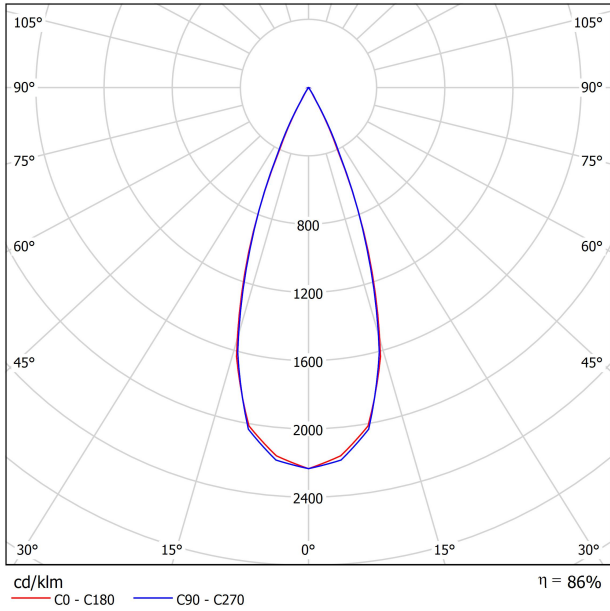

## APPARECCHIO | DATI FOTOMETRICI

Efficienza luminosa	86%
Angolo del fascio di luce	38°

DIAGRAMMA DI ABBAGLIAMENTO POLARE

DIAGRAMMA CONICO

UGR

Glare Evaluation According to UGR											
ρ Ceiling	70	70	50	50	30	70	70	50	50	30	30
ρ Walls	50	30	50	30	30	50	30	50	30	30	30
ρ Floor	20	20	20	20	20	20	20	20	20	20	20
Room Size X Y		Viewing direction at right angles to lamp axis					Viewing direction parallel to lamp axis				
2H	2H	-13.7	-13.1	-13.5	-12.9	-12.7	-14.6	-14.0	-14.3	-13.8	-13.6
	3H	-7.4	-6.8	-7.1	-6.6	-6.3	-7.3	-6.7	-7.0	-6.5	-6.2
	4H	-3.9	-3.3	-3.6	-3.1	-2.8	-3.3	-2.8	-3.0	-2.5	-2.3
	6H	-0.3	0.3	0.1	0.5	0.8	0.1	0.6	0.4	0.9	1.2
	8H	1.6	2.1	1.9	2.4	2.7	1.9	2.4	2.3	2.7	3.0
4H	2H	-11.1	-10.6	-10.8	-10.3	-10.1	-11.5	-11.0	-11.2	-10.7	-10.5
	3H	-5.2	-4.7	-4.8	-4.4	-4.1	-5.0	-4.5	-4.6	-4.2	-3.9
	4H	-1.7	-1.4	-1.4	-1.0	-0.7	-1.3	-0.9	-0.9	-0.6	-0.2
	6H	1.8	2.1	2.2	2.5	2.9	2.1	2.4	2.5	2.8	3.2
	8H	3.7	4.0	4.1	4.4	4.8	4.0	4.2	4.4	4.6	5.0
8H	2H	5.7	6.0	6.2	6.4	6.8	6.0	6.3	6.5	6.7	7.1
	4H	-0.2	0.1	0.2	0.5	0.9	0.1	0.4	0.5	0.7	1.1
	6H	3.4	3.6	3.9	4.1	4.5	3.6	3.8	4.1	4.3	4.7
	8H	5.4	5.6	5.9	6.0	6.5	5.6	5.8	6.1	6.2	6.7
	12H	7.6	7.7	8.1	8.2	8.7	7.8	8.0	8.3	8.4	8.9
12H	4H	0.3	0.6	0.7	1.0	1.4	0.5	0.8	1.0	1.2	1.6
	6H	4.0	4.2	4.5	4.6	5.1	4.2	4.4	4.7	4.8	5.3
	8H	6.1	6.2	6.6	6.7	7.2	6.3	6.4	6.8	6.9	7.4
Variation of the observer position for the luminaire distances S											
S = 1.0H	+0.9 / -0.3					+1.3 / -0.4					
S = 1.5H	+1.9 / -0.6					+2.7 / -0.7					
S = 2.0H	+3.1 / -0.8					+4.2 / -1.0					
Standard table Correction Summand	---					---					
Corrected Glare Indices referring to 2100lm Total Luminous Flux											