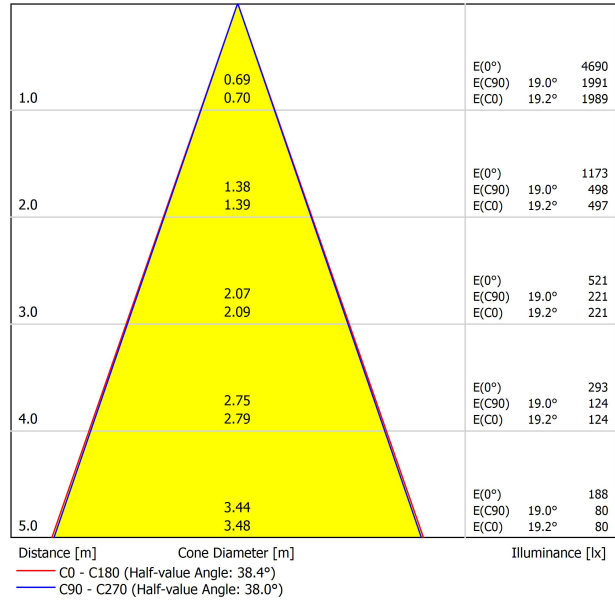

## APPARECCHIO | DATI FOTOMETRICI

Efficienza luminosa	86%
Angolo del fascio di luce	38°

DIAGRAMMA DI ABBAGLIAMENTO POLARE

DIAGRAMMA CONICO

UGR

Glare Evaluation According to UGR											
ρ Ceiling	70	70	50	50	30	70	70	50	50	30	30
ρ Walls	50	30	50	30	30	50	30	50	30	30	30
ρ Floor	20	20	20	20	20	20	20	20	20	20	20
Room Size X Y		Viewing direction at right angles to lamp axis					Viewing direction parallel to lamp axis				
2H	2H	-13.7	-13.1	-13.5	-12.9	-12.7	-14.6	-14.0	-14.3	-13.8	-13.6
	3H	-7.4	-6.8	-7.1	-6.6	-6.3	-7.3	-6.7	-7.0	-6.5	-6.2
	4H	-3.9	-3.3	-3.6	-3.1	-2.8	-3.3	-2.8	-3.0	-2.5	-2.3
	6H	-0.3	0.3	0.1	0.5	0.8	0.1	0.6	0.4	0.9	1.2
	8H	1.6	2.1	1.9	2.4	2.7	1.9	2.4	2.3	2.7	3.0
4H	2H	-11.1	-10.6	-10.8	-10.3	-10.1	-11.5	-11.0	-11.2	-10.7	-10.5
	3H	-5.2	-4.7	-4.8	-4.4	-4.1	-5.0	-4.5	-4.6	-4.2	-3.9
	4H	-1.7	-1.4	-1.4	-1.0	-0.7	-1.3	-0.9	-0.9	-0.6	-0.2
	6H	1.8	2.1	2.2	2.5	2.9	2.1	2.4	2.5	2.8	3.2
	8H	3.7	4.0	4.1	4.4	4.8	4.0	4.2	4.4	4.6	5.0
8H	2H	5.7	6.0	6.2	6.4	6.8	6.0	6.3	6.5	6.7	7.1
	4H	-0.2	0.1	0.2	0.5	0.9	0.1	0.4	0.5	0.7	1.1
	6H	3.4	3.6	3.9	4.1	4.5	3.6	3.8	4.1	4.3	4.7
	8H	5.4	5.6	5.9	6.0	6.5	5.6	5.8	6.1	6.2	6.7
	12H	7.6	7.7	8.1	8.2	8.7	7.8	8.0	8.3	8.4	8.9
12H	4H	0.3	0.6	0.7	1.0	1.4	0.5	0.8	1.0	1.2	1.6
	6H	4.0	4.2	4.5	4.6	5.1	4.2	4.4	4.7	4.8	5.3
	8H	6.1	6.2	6.6	6.7	7.2	6.3	6.4	6.8	6.9	7.4
Variation of the observer position for the luminaire distances S											
S = 1.0H	+0.9 / -0.3					+1.3 / -0.4					
S = 1.5H	+1.9 / -0.6					+2.7 / -0.7					
S = 2.0H	+3.1 / -0.8					+4.2 / -1.0					
Standard table Correction Summand	---					---					
Corrected Glare Indices referring to 2100lm Total Luminous Flux											