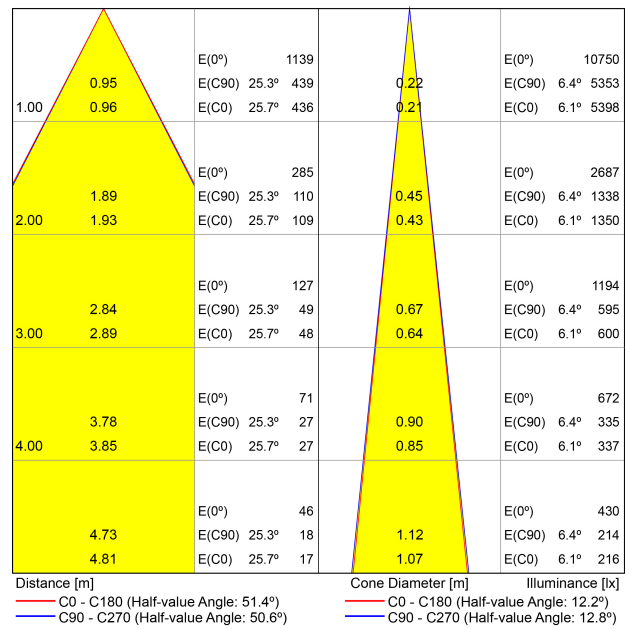

LIGHTING FIXTURE | PHOTOMETRIC DATA

Lighting efficiency	26-40%
Light beam angle	12°-51°

LIGHTING FIXTURE | ELECTRICAL DATA

Driver	Included
Power values of the system	20,81 W
Frequency	50/60 Hz
Dimming	No Dim
Electrical insulation class	□

OTHER DATA

Sealing	IP20
Wireless control	Please Consult
Emergency power supply	Please Consult
Recess measurements	Ø62 mm
Swivel angle	180°
Rotation angle	350°
Weight	728 g
Packaged weight	845 g
Packaging dimensions	225 x 191 x 84 mm
Units per package	1
Materials	Aluminium / Optical Glass

POLAR DIAGRAM

CONICAL DIAGRAM

Vivid Model Colour Temperature	2700K	3000K	3500K	4000K	Light Pink
📖 Reading			•	•	
🥕 Fruits & Vegetables		•	•		
🍞 Bakery	•				
👤 Retail		•	•		
💄 Cosmetics			•	•	
🥩 Meat					•
🐟 Fish				•	
🐠 Seafood				•	•