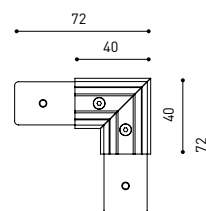

ANDERE DATEN

| | |
|----------------------------|--------------------------|
| Dichtigkeit | IP20 |
| Wireless control | Bitte anfragen |
| Schwenkwinkel | 310° |
| Drehwinkel | 360° |
| Schiementyp | Track 48V |
| Gewicht | 112 g |
| Gewicht inkl. Verpackung | 160 g |
| Abmessungen der Verpackung | 190 x 145 x 24 mm |
| Stück pro Verpackung | 1 |
| Materialien | Aluminium / Polycarbonat |

TRACK 48V SURFACE Corner 90° One Plane

T-Joint

X-Joint

Electrical connection not included | Straight joiner included

TRACK 48V SURFACE SHORT Corner 90° One Plane

T-Joint

X-Joint

Electrical connection not included | Straight joiner included