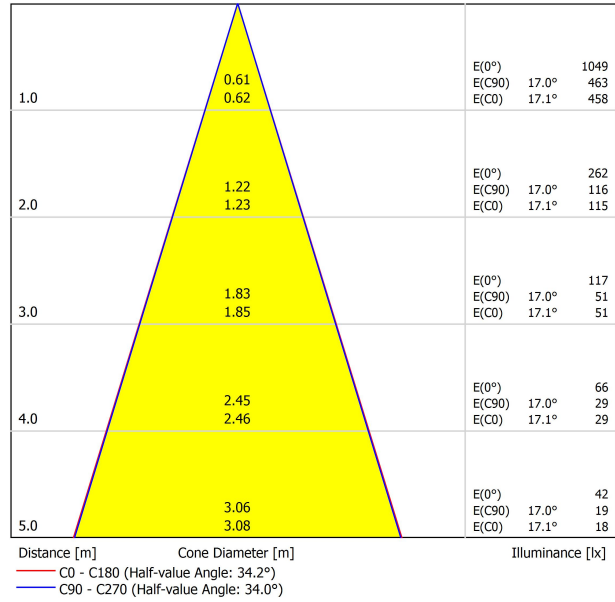

LIGHT SOURCE

| | |
|------------------------|------------------|
| Type | LED |
| Gross luminous flux | 530 lm |
| Colour temperature | 4000 K |
| Chromatic stability | MacAdam Step 2 |
| Colour Rendering Index | CRI > 90 |
| Power | 4,5 W |
| Current | 500 mA |
| Efficacy | 118 lm/W |
| LED lifespan | L90B10 > 55.000h |

LIGHTING FIXTURE | PHOTOMETRIC DATA

| | |
|---------------------|-----|
| Lighting efficiency | 88% |
| Light beam angle | 34° |

LIGHTING FIXTURE | ELECTRICAL DATA

| | |
|-----------------------------|----------|
| Driver | Included |
| Power values of the system | 6,16 W |
| Frequency | 50/60 Hz |
| Dimming | No Dim |
| Electrical insulation class | □ |

OTHER DATA

| | |
|------------------------|---------------------------|
| Sealing | IP20 |
| Wireless control | Please Consult |
| Emergency power supply | Please Consult |
| Recess measurements | Ø50 mm |
| Swivel angle | 310° |
| Rotation angle | 350° |
| Weight | 232 g |
| Packaged weight | 315 g |
| Packaging dimensions | 179 x 147 x 71 mm |
| Units per package | 1 |
| Materials | Aluminium / Polycarbonate |

POLAR DIAGRAM

CONICAL DIAGRAM

| Vivid Model Colour Temperature | 2700K | 3000K | 3500K | 4000K | Light Pink |
|-----------------------------------|-------|-------|-------|-------|------------|
| 📖 Reading | | | • | • | |
| 🥬 Fruits & Vegetables | | • | • | | |
| 🍞 Bakery | • | | | | |
| 👤 Retail | | • | • | | |
| 💄 Cosmetics | | | • | • | |
| 🥩 Meat | | | | | • |
| 🐟 Fish | | | | • | |
| 🐠 Seafood | | | | • | • |