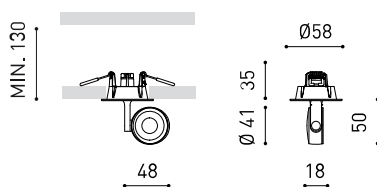

ACCESSORIES

HIGH CHROMATIC LED

AWARDS

Name	SIX XS RECESSED 34° 4000K NT
Reference	A3360132NT
Color	Textured black
RAL	9005
Category	CEILING RECESSED

LIGHT SOURCE

Type	LED
Gross luminous flux	530 lm
Colour temperature	4000 K
Chromatic stability	MacAdam Step 2
Colour Rendering Index	CRI > 90
Power	4,5 W
Current	500 mA
Efficacy	118 lm/W
LED lifespan	L90B10 > 55.000h

LIGHTING FIXTURE | PHOTOMETRIC DATA

Lighting efficiency	88%
Light beam angle	34°

LIGHTING FIXTURE | ELECTRICAL DATA

Driver	Included
Power values of the system	6,16 W
Frequency	50/60 Hz
Dimming	No Dim
Electrical insulation class	□

OTHER DATA

Sealing	IP20
Wireless control	Please Consult
Emergency power supply	Please Consult
Recess measurements	Ø50 mm
Swivel angle	310°
Rotation angle	350°
Weight	232 g
Packaged weight	315 g
Packaging dimensions	179 x 147 x 71 mm
Units per package	1
Materials	Aluminium / Polycarbonate

Six Recessed is a spotlight for single recessed lighting solutions that stands out for its elegance and airiness. Its body; disk looking, rounded shaped, encloses an innovative combination of reflector and lens. The combined action of both, allows Six to direct light rays with the maximum uniformity in a very small distance that, at the same time, has made possible its differential design—reduced and minimalist—. In addition, Six can be freely articulated due to its airy arm which allows the spotlight to be orientated in any direction.