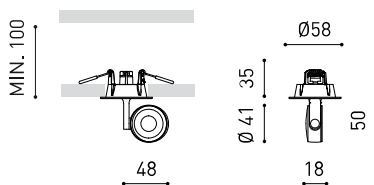

### DIMENSIONS

### OTHER DATA

|                        |                           |
|------------------------|---------------------------|
| Sealing                | IP20                      |
| Wireless control       | Please Consult            |
| Emergency power supply | Please Consult            |
| Recess measurements    | Ø50 mm                    |
| Swivel angle           | 310°                      |
| Rotation angle         | 350°                      |
| Weight                 | 197 g                     |
| Packaged weight        | 280 g                     |
| Packaging dimensions   | 179 x 147 x 71 mm         |
| Units per package      | 1                         |
| Materials              | Aluminium / Polycarbonate |