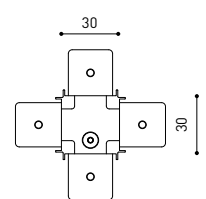

TRACK 48V SURFACE Corner 90° One Plane

T-Joint

X-Joint

Electrical connection not included | Straight joiner included

TRACK 48V SURFACE SHORT Corner 90° One Plane

T-Joint

X-Joint

Electrical connection not included | Straight joiner included