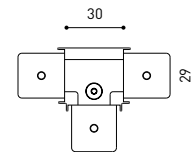

TRACK 48V SURFACE Corner 90° One Plane

T-Joint

X-Joint

Electrical connection not included | Straight joiner included

TRACK 48V SURFACE SHORT Corner 90° One Plane

T-Joint

X-Joint

Electrical connection not included | Straight joiner included