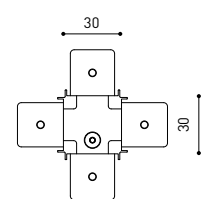

TRACK 48V SURFACE Corner 90° One Plane

T-Joint

X-Joint

Electrical connection not included | Straight joiner included

TRACK 48V SURFACE SHORT Corner 90° One Plane

T-Joint

X-Joint

Electrical connection not included | Straight joiner included