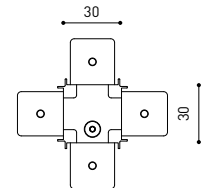

TRACK 48V SURFACE Corner 90° One Plane

T-Joint

X-Joint

Electrical connection not included | Straight joiner included

TRACK 48V SURFACE SHORT Corner 90° One Plane

T-Joint

X-Joint

Electrical connection not included | Straight joiner included