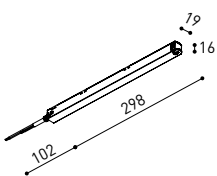

DROP VOLTAGE TABLE

POWER (W)	CABLE SECTION (mm²)	CABLE LENGTH (m)			
		5	10	20	30
100	0,75	50	50	X	X
	1,5	50	50	40	25
150	0,75	40	15	X	X
	1,5	50	40	20	X
250	0,75	20	X	X	X
	1,5	35	20	X	X

LED POWER SUPPLY
0434-01-61