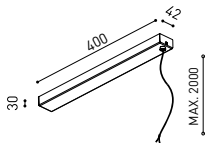

SUSPENSION & SUSPENSION SHORT 48V

Wired Power Supply Case 48V
A338-00-25- | NT | WT | 150 W NO DIM
A338-00-26- | NT | WT | 150 W DIM
220 V ~ 240 V INCL

Suspension Kit 48V (2 units)
A338-00-15- | NT | WT |