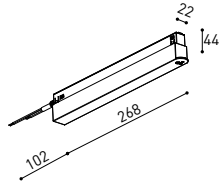

LED POWER SUPPLY
0434-01-69 **