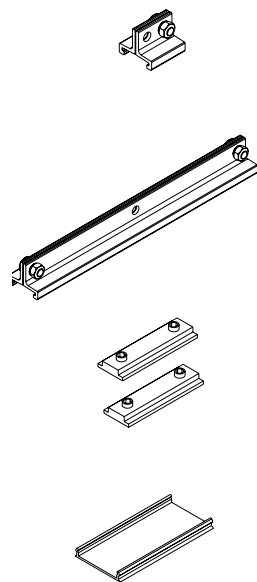

\*Not suitable for trimless version

X-Joint Connector 48V  
A450-00-08- | N |

Cover Gap 1m 48V  
A338-00-30- | N | W |

TRIMLESS 48V

Trimless T-Bracket 48V  
A338-00-03

Trimless Long T-Bracket 48V  
A338-00-04

Trimless Straight Joiner 48V (2 Units)  
A338-00-05- | N | WT |

Trimless Plaster Installation Guard 1m 48V  
A338-00-21

Trimless Clamp for M6 ROD 48V  
A338-00-09

\*See accessories quantities

Trimless Track Clamp 48V  
A338-00-10