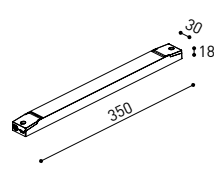

LED POWER SUPPLY
0434-01-62