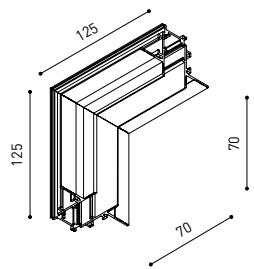

TRACK 48V TRIMLESS Corner 90° Two Planes

*Electrical connection not included