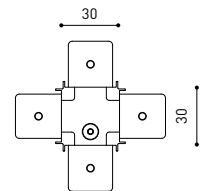

X-Joint

Electrical connection not included | Straight joiner included