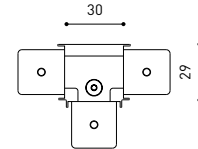

TRACK 48V TRIMLESS

TRACK 48V TRIMLESS 1m	A338-01-00- | N | WT |
TRACK 48V TRIMLESS 2m	A338-02-00- | N | WT |
TRACK 48V TRIMLESS 3m	A338-03-00- | N | WT |
TRACK 48V TRIMLESS Corner 90° One Plane	A338-06-00- | N | WT |
TRACK 48V TRIMLESS Corner 90° Two Planes	A338-07-00- | N | WT |

PLASTERBOARD CEILING, MANDATORY THICKNESS 12,5mm.
RECOMMENDED FOR INSTALLATIONS WHERE THE PROFILE CAN BE
INSTALLED BEFORE THE FALSE PLASTERBOARD CEILING.

TRIMLESS INSTALLATION GUIDE
<https://youtu.be/tgGsQdaYe-w>

TRACK 48V SURFACE

TRACK 48V SURFACE 1m	A338-11-00- | NT | WT |
TRACK 48V SURFACE 2m	A338-12-00- | NT | WT |
TRACK 48V SURFACE 3m	A338-13-00- | NT | WT |
TRACK 48V SURFACE Corner 90° One Plane	A338-14-00- | NT | WT |
TRACK 48V SURFACE T-Joint	A338-15-00- | NT |
TRACK 48V SURFACE X-Joint	A338-16-00- | NT |

TRACK 48V SURFACE SHORT

TRACK 48V SURFACE SHORT 1m	A338-21-00- | NT | WT |
TRACK 48V SURFACE SHORT 2m	A338-22-00- | NT | WT |
TRACK 48V SURFACE SHORT 3m	A338-23-00- | NT | WT |
TRACK 48V SURFACE SHORT Corner 90° One Plane	A338-24-00- | NT | WT |
TRACK 48V SURFACE SHORT T-Joint	A338-25-00- | NT |
TRACK 48V SURFACE SHORT X-Joint	A338-26-00- | NT |

COLOUR | N ■ RAL 9005 | NT ■ RAL 9005 | WT □ RAL 9016 |

TRACK 48V TRIMLESS Corner 90° One Plane

*Electrical connection not included

TRACK 48V TRIMLESS Corner 90° Two Planes

*Electrical connection not included

TRACK 48V SURFACE Corner 90° One Plane

T-Joint

X-Joint

Electrical connection not included | Straight joiner included

TRACK 48V SURFACE SHORT Corner 90° One Plane

T-Joint

X-Joint

Electrical connection not included | Straight joiner included