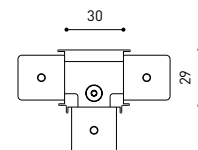

TRACK 48V SURFACE Corner 90° One Plane

T-Joint

X-Joint

Electrical connection not included | Straight joiner included

TRACK 48V SURFACE SHORT Corner 90° One Plane

T-Joint

X-Joint

Electrical connection not included | Straight joiner included