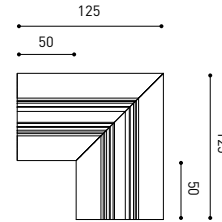

TRACK 48V TRIMLESS Corner 90° One Plane

*Electrical connection not included