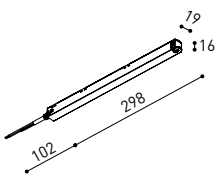

DROP VOLTAGE TABLE

POWER (W)	CABLE SECTION (mm²)	CABLE LENGTH (m)			
		5	10	20	30
100	0,75	50	50	X	X
	1,5	50	50	40	25
150	0,75	40	15	X	X
	1,5	50	40	20	X
250	0,75	20	X	X	X
	1,5	35	20	X	X

LED POWER SUPPLY
0434-01-61