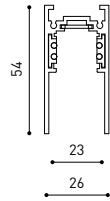

TRACK 48V TRIMLESS

TRACK 48V TRIMLESS 1m	A338-01-00- | N | WT |
TRACK 48V TRIMLESS 2m	A338-02-00- | N | WT |
TRACK 48V TRIMLESS 3m	A338-03-00- | N | WT |
TRACK 48V TRIMLESS Corner 90° One Plane	A338-06-00- | N | WT |
TRACK 48V TRIMLESS Corner 90° Two Planes	A338-07-00- | N | WT |

PLASTERBOARD CEILING, MANDATORY THICKNESS 12,5mm.
RECOMMENDED FOR INSTALLATIONS WHERE THE PROFILE CAN BE
INSTALLED BEFORE THE FALSE PLASTERBOARD CEILING.

TRIMLESS INSTALLATION GUIDE
<https://youtu.be/tgGsQdaYe-w>

TRACK 48V SURFACE

TRACK 48V SURFACE 1m	A338-11-00- | NT | WT |
TRACK 48V SURFACE 2m	A338-12-00- | NT | WT |
TRACK 48V SURFACE 3m	A338-13-00- | NT | WT |
TRACK 48V SURFACE Corner 90° One Plane	A338-14-00- | NT | WT |
TRACK 48V SURFACE T-Joint	A338-15-00- | NT |
TRACK 48V SURFACE X-Joint	A338-16-00- | NT |

TRACK 48V SURFACE SHORT

TRACK 48V SURFACE SHORT 1m	A338-21-00- | NT | WT |
TRACK 48V SURFACE SHORT 2m	A338-22-00- | NT | WT |
TRACK 48V SURFACE SHORT 3m	A338-23-00- | NT | WT |
TRACK 48V SURFACE SHORT Corner 90° One Plane	A338-24-00- | NT | WT |
TRACK 48V SURFACE SHORT T-Joint	A338-25-00- | NT |
TRACK 48V SURFACE SHORT X-Joint	A338-26-00- | NT |

COLOUR | N ■ RAL 9005 | NT ■ RAL 9005 | WT □ RAL 9016 |

TRACK 48V TRIMLESS Corner 90° One Plane

*Electrical connection not included

TRACK 48V TRIMLESS Corner 90° Two Planes

*Electrical connection not included

TRACK 48V SURFACE Corner 90° One Plane

T-Joint

X-Joint

Electrical connection not included | Straight joiner included

TRACK 48V SURFACE SHORT Corner 90° One Plane

T-Joint

X-Joint

Electrical connection not included | Straight joiner included