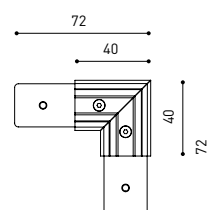

TRACK 48V SURFACE Corner 90° One Plane

T-Joint

X-Joint

Electrical connection not included | Straight joiner included

TRACK 48V SURFACE SHORT Corner 90° One Plane

T-Joint

X-Joint

Electrical connection not included | Straight joiner included