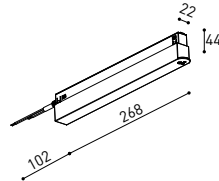

LED POWER SUPPLY
0434-01-69 **