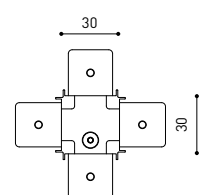

TRACK 48V SURFACE Corner 90° One Plane

T-Joint

X-Joint

Electrical connection not included | Straight joiner included

TRACK 48V SURFACE SHORT Corner 90° One Plane

T-Joint

X-Joint

Electrical connection not included | Straight joiner included