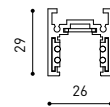

TRACK 48V SURFACE

TRACK 48V SURFACE 1m	A338-11-00- | NT | WT |
TRACK 48V SURFACE 2m	A338-12-00- | NT | WT |
TRACK 48V SURFACE 3m	A338-13-00- | NT | WT |
TRACK 48V SURFACE Corner 90° One Plane	A338-14-00- | NT | WT |
TRACK 48V SURFACE T-Joint	A338-15-00- | NT |
TRACK 48V SURFACE X-Joint	A338-16-00- | NT |

TRACK 48V SURFACE SHORT

TRACK 48V SURFACE SHORT 1m	A338-21-00- | NT | WT |
TRACK 48V SURFACE SHORT 2m	A338-22-00- | NT | WT |
TRACK 48V SURFACE SHORT 3m	A338-23-00- | NT | WT |
TRACK 48V SURFACE SHORT Corner 90° One Plane	A338-24-00- | NT | WT |
TRACK 48V SURFACE SHORT T-Joint	A338-25-00- | NT |
TRACK 48V SURFACE SHORT X-Joint	A338-26-00- | NT |

COLOUR | N ■ RAL 9005 | NT ■ RAL 9005 | WT □ RAL 9016 |