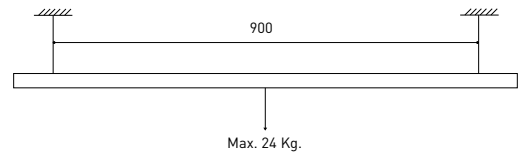

COLOUR | N ■ RAL 9005 | NT ■ RAL 9005 | WT □ RAL 9016 |

TRACK 48V TRIMLESS Corner 90° One Plane

*Electrical connection not included

TRACK 48V TRIMLESS Corner 90° Two Planes

*Electrical connection not included

TRACK 48V SURFACE Corner 90° One Plane

T-Joint

X-Joint

Electrical connection not included | Straight joiner included

TRACK 48V SURFACE SHORT Corner 90° One Plane

T-Joint

X-Joint

Electrical connection not included | Straight joiner included