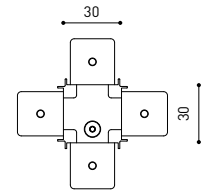

TRACK 48V SURFACE Corner 90° One Plane

T-Joint

X-Joint

Electrical connection not included | Straight joiner included

TRACK 48V SURFACE SHORT Corner 90° One Plane

T-Joint

X-Joint

Electrical connection not included | Straight joiner included