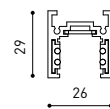

TRACK 48V SURFACE

TRACK 48V SURFACE 1m	A338-11-00- | NT | WT |
TRACK 48V SURFACE 2m	A338-12-00- | NT | WT |
TRACK 48V SURFACE 3m	A338-13-00- | NT | WT |
TRACK 48V SURFACE Corner 90° One Plane	A338-14-00- | NT | WT |
TRACK 48V SURFACE T-Joint	A338-15-00- | NT |
TRACK 48V SURFACE X-Joint	A338-16-00- | NT |

TRACK 48V SURFACE SHORT

TRACK 48V SURFACE SHORT 1m	A338-21-00- | NT | WT |
TRACK 48V SURFACE SHORT 2m	A338-22-00- | NT | WT |
TRACK 48V SURFACE SHORT 3m	A338-23-00- | NT | WT |
TRACK 48V SURFACE SHORT Corner 90° One Plane	A338-24-00- | NT | WT |
TRACK 48V SURFACE SHORT T-Joint	A338-25-00- | NT |
TRACK 48V SURFACE SHORT X-Joint	A338-26-00- | NT |

COLOUR | N ■ RAL 9005 | NT ■ RAL 9005 | WT □ RAL 9016 |