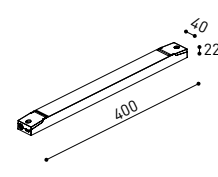

LED POWER SUPPLY
0434-01-61

LED POWER SUPPLY
0434-01-69 **

LED POWER SUPPLY
0434-01-62

LED POWER SUPPLY
0434-01-80

**Not recommended for Track 48V Surface Short

ALL 48V TRACK

Live-End Connector 48V
A338-00-01- | N | W |