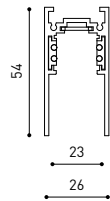

TRACK 48V TRIMLESS

TRACK 48V TRIMLESS 1m	A338-01-00- | N | WT |
TRACK 48V TRIMLESS 2m	A338-02-00- | N | WT |
TRACK 48V TRIMLESS 3m	A338-03-00- | N | WT |
TRACK 48V TRIMLESS Corner 90° One Plane	A338-06-00- | N | WT |
TRACK 48V TRIMLESS Corner 90° Two Planes	A338-07-00- | N | WT |

PLASTERBOARD CEILING, MANDATORY THICKNESS 12,5mm.
RECOMMENDED FOR INSTALLATIONS WHERE THE PROFILE CAN BE
INSTALLED BEFORE THE FALSE PLASTERBOARD CEILING.

TRIMLESS INSTALLATION GUIDE
<https://youtu.be/tgGsQdaYe-w>

TRACK 48V SURFACE

TRACK 48V SURFACE 1m	A338-11-00- | NT | WT |
TRACK 48V SURFACE 2m	A338-12-00- | NT | WT |
TRACK 48V SURFACE 3m	A338-13-00- | NT | WT |
TRACK 48V SURFACE Corner 90° One Plane	A338-14-00- | NT | WT |
TRACK 48V SURFACE T-Joint	A338-15-00- | NT |
TRACK 48V SURFACE X-Joint	A338-16-00- | NT |

TRACK 48V SURFACE SHORT

TRACK 48V SURFACE SHORT 1m	A338-21-00- | NT | WT |
TRACK 48V SURFACE SHORT 2m	A338-22-00- | NT | WT |
TRACK 48V SURFACE SHORT 3m	A338-23-00- | NT | WT |
TRACK 48V SURFACE SHORT Corner 90° One Plane	A338-24-00- | NT | WT |
TRACK 48V SURFACE SHORT T-Joint	A338-25-00- | NT |
TRACK 48V SURFACE SHORT X-Joint	A338-26-00- | NT |

COLOUR | N ■ RAL 9005 | NT ■ RAL 9005 | WT □ RAL 9016 |

TRACK 48V TRIMLESS Corner 90° One Plane

*Electrical connection not included

TRACK 48V TRIMLESS Corner 90° Two Planes

*Electrical connection not included

TRACK 48V SURFACE Corner 90° One Plane

T-Joint

X-Joint

Electrical connection not included | Straight joiner included

TRACK 48V SURFACE SHORT Corner 90° One Plane

T-Joint

X-Joint

Electrical connection not included | Straight joiner included