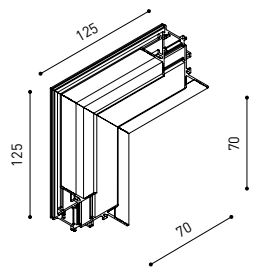

TRACK 48V TRIMLESS Corner 90° Two Planes

*Electrical connection not included