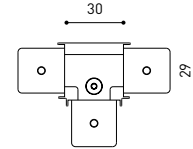

TRACK 48V SURFACE Corner 90° One Plane

T-Joint

X-Joint

Electrical connection not included | Straight joiner included

TRACK 48V SURFACE SHORT Corner 90° One Plane

T-Joint

X-Joint

Electrical connection not included | Straight joiner included