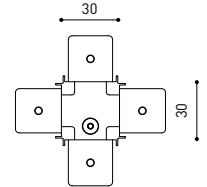

TRACK 48V SURFACE Corner 90° One Plane

T-Joint

X-Joint

Electrical connection not included | Straight joiner included

TRACK 48V SURFACE SHORT Corner 90° One Plane

T-Joint

X-Joint

Electrical connection not included | Straight joiner included