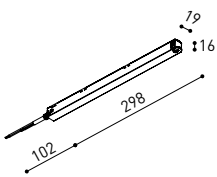

DROP VOLTAGE TABLE

POWER (W)	CABLE SECTION (mm²)	CABLE LENGTH (m)			
		5	10	20	30
100	0,75	50	50	X	X
	1,5	50	50	40	25
150	0,75	40	15	X	X
	1,5	50	40	20	X
250	0,75	20	X	X	X
	1,5	35	20	X	X

LED POWER SUPPLY
0434-01-61