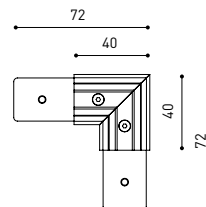

TRACK 48V SURFACE Corner 90° One Plane