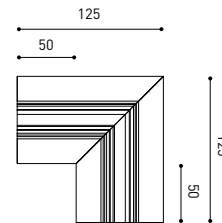

TRACK 48V TRIMLESS Corner 90° One Plane

*Electrical connection not included