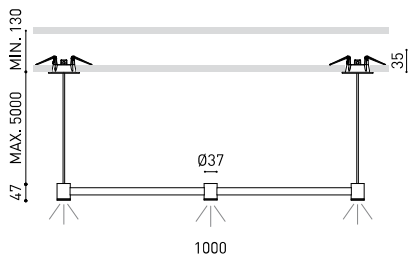

DIMENSIONS

ACCESSORIES

AWARDS

PRODUCT

Name	ART 2700K BC
Reference	A3420010BC
Color	Brushed Copper - Other colours, please consult
Base Finishing	Textured white
RAL	Paint of metallic nanoparticles
Category	SUSPENSION

LIGHT SOURCE

Type	LED
Gross luminous flux	570 lm
Colour temperature	2700 K - Other K, please consult
Chromatic stability	MacAdam Step 3
Colour Rendering Index	CRI>90
Power	6,3 W
Current	700 mA
Efficacy	90 lm/W
LED lifespan	L90B10 >102.000h

LIGHTING FIXTURE | PHOTOMETRIC DATA

Lighting efficiency	92%
Light beam angle	38°

LIGHTING FIXTURE | ELECTRICAL DATA

Driver	Included
Power values of the system	8,36 W
Frequency	50/60 Hz
Dimming	No Dim - Other DIM, please consult
Electrical insulation class	□

OTHER DATA

Sealing	IP20
Wireless control	Please Consult
Recess measurements	2 x Ø50 mm
Cord length	Max. 5 m
Fast adjustment tensioner	No
Weight	1445 g
Packaged weight	1980 g
Packaging dimensions	Ø105 x 1080 mm
Units per package	1
Materials	Brass / Acrylonitrile Butadiene Styrene + Polycarbonate

Art is a minimalist and rational suspended luminary that allows an ambitious range of composition possibilities. Individually, it transmits a sober look, but when combined – in an ordered or anarchic way – it is revealed as a sculptural piece of art. This luminary can offer ambient lighting in any kind of actual interior design project. Its versatility makes possible both, a discreet lighting over a table or an artistic composition to smoothly light up vertical opened spaces.