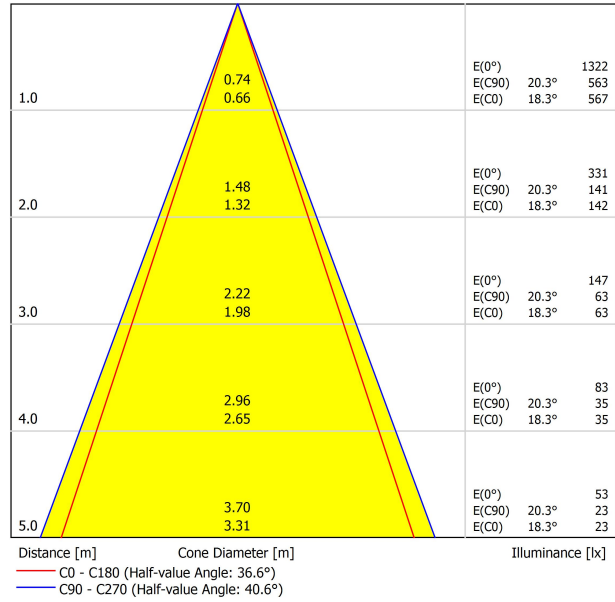

CONICAL DIAGRAM