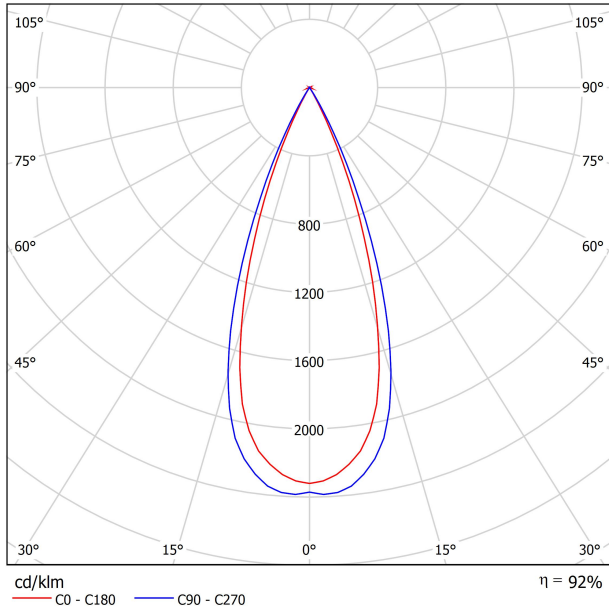

POLAR DIAGRAM