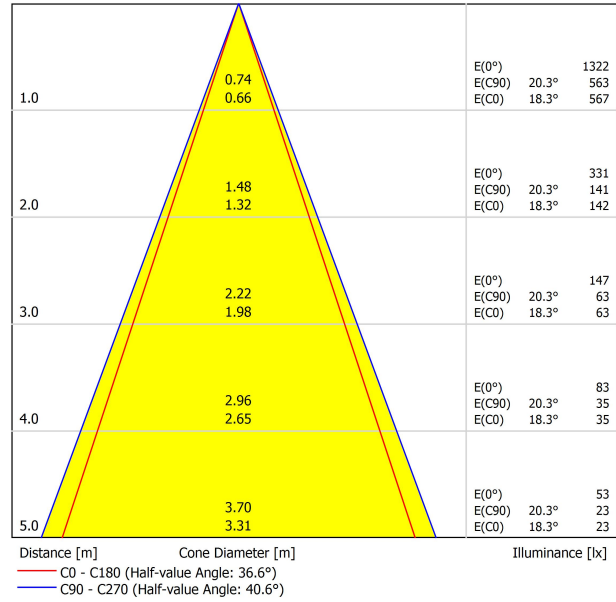

CONICAL DIAGRAM