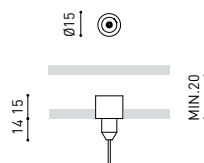

DIMENSIONAL DRAWING

Wire Trimless Accessory is a collection of accessories for fitting tensioners and cables to Arkoslight luminaires suspended directly from the ceiling with any visible ceiling rose or fixings. This achieves a minimalist application with a visually tidy finish.

With Wire Trimless Accessory the items adjacent to the ceiling of the standard product (ceiling roses, fixings, driver boxes, etc.) are concealed by a simple recessed application.

Wire Trimless Accessory reduces the visual impact of the installation leading to extremely minimalist aesthetics. The wires come out of the ceiling material as a part of the structure. This detail creates a much purer, more essential layout, particular when several luminaires are fitted in an arrangement.