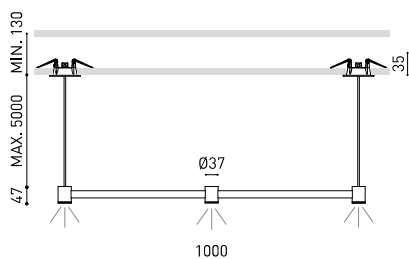

DIMENSIONS

ACCESSORIES

AWARDS

reddot design award
winner 2019

archiproducts
DESIGN AWARDS
WINNER 2019

PREMIO
ADCV 2019
PLATA

SHORTLIST
2019

Bronze Delta
ADI Awards 2020

PRODUCT

Name	ART 2700K NT
Reference	A3420010NT
Color	Textured black - Other colours, please consult
Base Finishing	Textured black
RAL	9005
Category	SUSPENSION

LIGHT SOURCE

Type	LED
Gross luminous flux	570 lm
Colour temperature	2700 K - Other K, please consult
Chromatic stability	MacAdam Step 3
Colour Rendering Index	CRI>90
Power	6,3 W
Current	700 mA
Efficacy	90 lm/W
LED lifespan	L90B10 >102.000h

LIGHTING FIXTURE | PHOTOMETRIC DATA

Lighting efficiency	92%
Light beam angle	38°

LIGHTING FIXTURE | ELECTRICAL DATA

Driver	Included
Power values of the system	8,36 W
Frequency	50/60 Hz
Dimming	No Dim - Other DIM, please consult
Electrical insulation class	□

OTHER DATA

Sealing	IP20
Wireless control	Please Consult
Recess measurements	2 x Ø50 mm
Cord length	Max. 5 m
Fast adjustment tensioner	No
Weight	1445 g
Packaged weight	1980 g
Packaging dimensions	Ø105 x 1080 mm
Units per package	1
Materials	Brass / Acrylonitrile Butadiene Styrene + Polycarbonate

Art is a minimalist and rational suspended luminary that allows an ambitious range of composition possibilities. Individually, it transmits a sober look, but when combined – in an ordered or anarchic way – it is revealed as a sculptural piece of Art. This luminary can offer ambient lighting in any kind of actual interior design project. Its versatility makes possible both, - a discreet lighting over a table or an artistic composition to smoothly light up vertical opened spaces.