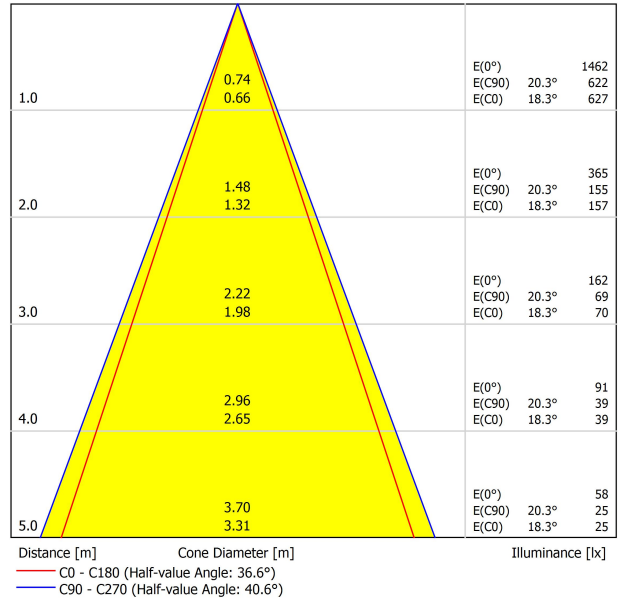

CONICAL DIAGRAM