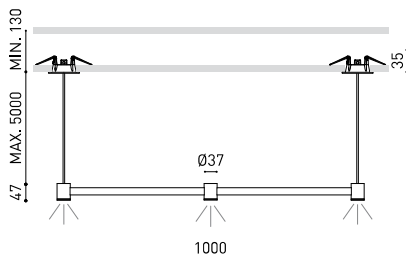

DIMENSIONS

ACCESSORIES

AWARDS

reddot design award
winner 2019

archiproducts
DESIGN AWARDS
WINNER 2019

PREMIO
ADCV 2019
PLATA

SHORTLIST
2019

Bronze Delta
ADI Awards 2020

PRODUCT

Name	ART 3000K NT
Reference	A3420011NT
Color	Textured black - Other colours, please consult
Base Finishing	Textured black
RAL	9005
Category	SUSPENSION

LIGHT SOURCE

Type	LED
Gross luminous flux	630 lm
Colour temperature	3000 K - Other K, please consult
Chromatic stability	MacAdam Step 3
Colour Rendering Index	CRI>90
Power	6,3 W
Current	700 mA
Efficacy	100 lm/W
LED lifespan	L90B10 >102.000h

LIGHTING FIXTURE | PHOTOMETRIC DATA

Lighting efficiency	92%
Light beam angle	38°

LIGHTING FIXTURE | ELECTRICAL DATA

Driver	Included
Power values of the system	8,36 W
Frequency	50/60 Hz
Dimming	No Dim - Other DIM, please consult
Electrical insulation class	□

OTHER DATA

Sealing	IP20
Wireless control	Please Consult
Recess measurements	2 x Ø50 mm
Cord length	Max. 5 m
Fast adjustment tensioner	No
Weight	1445 g
Packaged weight	1980 g
Packaging dimensions	Ø105 x 1080 mm
Units per package	1
Materials	Brass / Acrylonitrile Butadiene Styrene + Polycarbonate

Art is a minimalist and rational suspended luminary that allows an ambitious range of composition possibilities. Individually, it transmits a sober look, but when combined – in an ordered or anarchic way – it is revealed as a sculptural piece of Art. This luminary can offer ambient lighting in any kind of actual interior design project. Its versatility makes possible both, - a discreet lighting over a table or an artistic composition to smoothly light up vertical opened spaces.