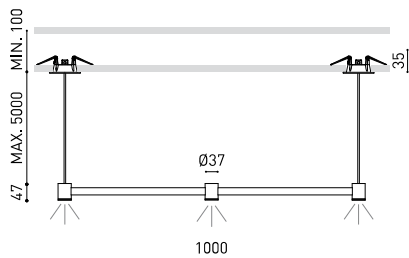

DIMENSIONS

ACCESSORIES

AWARDS

reddot design award
winner 2019

archiproducts
DESIGN AWARDS
WINNER 2019

PREMIO
ADCV 2019
PLATA

SHORTLIST
2019

Bronze Delta
ADI Awards 2020

PRODUCT

Name	ART DIM DALI 2700K BC
Reference	A3420020BC
Color	Brushed Copper - Other colours, please consult
Base Finishing	Textured white
RAL	Paint of metallic nanoparticles
Category	SUSPENSION

LIGHT SOURCE

Type	LED
Gross luminous flux	570 lm
Colour temperature	2700 K - Other K, please consult
Chromatic stability	MacAdam Step 3
Colour Rendering Index	CRI > 90
Power	6,3 W
Current	700 mA
Efficacy	90 lm/W
LED lifespan	L90B10 > 102.000h

LIGHTING FIXTURE | PHOTOMETRIC DATA

Lighting efficiency	92%
Light beam angle	38°

LIGHTING FIXTURE | ELECTRICAL DATA

Driver	Included
Power values of the system	8,68 W
Frequency	50/60 Hz
Dimming	DALI - Other DIM, please consult
Electrical insulation class	□

OTHER DATA

Sealing	IP20
Wireless control	Please Consult
Recess measurements	2 x Ø50 mm
Cord length	Max. 5 m
Fast adjustment tensioner	No
Weight	1445 g
Packaged weight	1980 g
Packaging dimensions	Ø105 x 1080 mm
Units per package	1
Materials	Brass / Acrylonitrile Butadiene Styrene + Polycarbonate

Art is a minimalist and rational suspended luminary that allows an ambitious range of composition possibilities. Individually, it transmits a sober look, but when combined – in an ordered or anarchic way – it is revealed as a sculptural piece of Art. This luminary can offer ambient lighting in any kind of actual interior design project. Its versatility makes possible both, - a discreet lighting over a table or an artistic composition to smoothly light up vertical opened spaces.