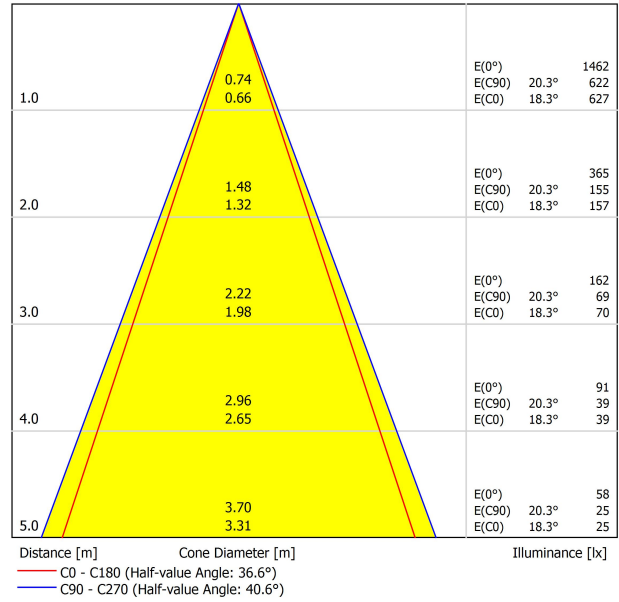

CONICAL DIAGRAM