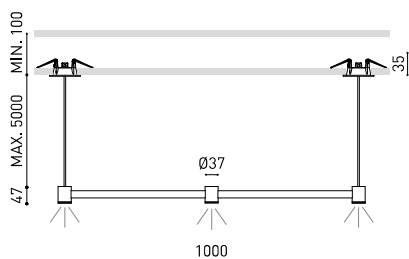

DIMENSIONS

ACCESSORIES

AWARDS

reddot design award
winner 2019

archiproducts
DESIGN AWARDS
WINNER 2019

PREMIO
ADCV 2019
PLATA

SHORTLIST
2019

Bronze Delta
ADI Awards 2020

PRODUCT

Name	ART DIM DALI 3000K BC
Reference	A3420021BC
Color	Brushed Copper - Other colours, please consult
Base Finishing	Textured white
RAL	Paint of metallic nanoparticles
Category	SUSPENSION

LIGHT SOURCE

Type	LED
Gross luminous flux	630 lm
Colour temperature	3000 K - Other K, please consult
Chromatic stability	MacAdam Step 3
Colour Rendering Index	CRI>90
Power	6,3 W
Current	700 mA
Efficacy	100 lm/W
LED lifespan	L90B10 >102.000h

LIGHTING FIXTURE | PHOTOMETRIC DATA

Lighting efficiency	92%
Light beam angle	38°

LIGHTING FIXTURE | ELECTRICAL DATA

Driver	Included
Power values of the system	8,68 W
Frequency	50/60 Hz
Dimming	DALI - Other DIM, please consult
Electrical insulation class	□

OTHER DATA

Sealing	IP20
Wireless control	Please Consult
Recess measurements	2 x Ø50 mm
Cord length	Max. 5 m
Fast adjustment tensioner	No
Weight	1445 g
Packaged weight	1980 g
Packaging dimensions	Ø105 x 1080 mm
Units per package	1
Materials	Brass / Acrylonitrile Butadiene Styrene + Polycarbonate

Art is a minimalist and rational suspended luminary that allows an ambitious range of composition possibilities. Individually, it transmits a sober look, but when combined – in an ordered or anarchic way – it is revealed as a sculptural piece of Art. This luminary can offer ambient lighting in any kind of actual interior design project. Its versatility makes possible both, - a discreet lighting over a table or an artistic composition to smoothly light up vertical opened spaces.