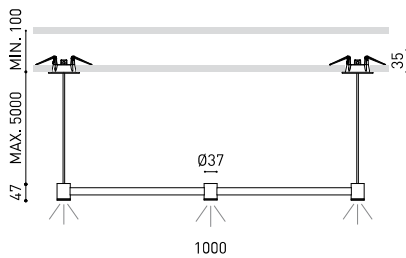

DIMENSIONS

ACCESSORIES

AWARDS

Name	ART DIM DALI 3000K NT
Reference	A3420021NT
Color	Textured black - Other colours, please consult
Base Finishing	Textured black
RAL	9005
Category	SUSPENSION

PRODUCT

Type	LED
Gross luminous flux	630 lm
Colour temperature	3000 K - Other K, please consult
Chromatic stability	MacAdam Step 3
Colour Rendering Index	CRI>90
Power	6,3 W
Current	700 mA
Efficacy	100 lm/W
LED lifespan	L90B10 >102.000h

LIGHT SOURCE

Lighting efficiency	92%
Light beam angle	38°

LIGHTING FIXTURE | PHOTOMETRIC DATA

Driver	Included
Power values of the system	8,68 W
Frequency	50/60 Hz
Dimming	DALI - Other DIM, please consult
Electrical insulation class	□

LIGHTING FIXTURE | ELECTRICAL DATA

Sealing	IP20
Wireless control	Please Consult
Recess measurements	2 x Ø50 mm
Cord length	Max. 5 m
Fast adjustment tensioner	No
Weight	1445 g
Packaged weight	1980 g
Packaging dimensions	Ø105 x 1080 mm
Units per package	1
Materials	Brass / Acrylonitrile Butadiene Styrene + Polycarbonate

OTHER DATA

Art is a minimalist and rational suspended luminary that allows an ambitious range of composition possibilities. Individually, it transmits a sober look, but when combined – in an ordered or anarchic way – it is revealed as a sculptural piece of Art. This luminary can offer ambient lighting in any kind of actual interior design project. Its versatility makes possible both, - a discreet lighting over a table or an artistic composition to smoothly light up vertical opened spaces.