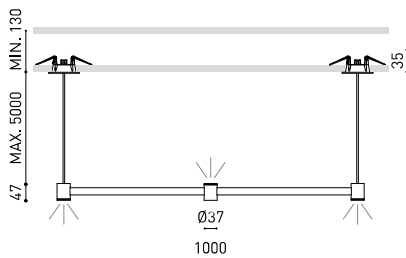

DIMENSIONS

ACCESSORIES

AWARDS

reddot design award
winner 2019

archiproducts
DESIGN AWARDS
WINNER 2019

PREMIO
ADCV 2019
PLATA

SHORTLIST
2019

Bronze Delta
ADI Awards 2020

PRODUCT

Name	ART DIRECT & INDIRECT 3000K BC
Reference	A3430011BC
Color	Brushed Copper - Other colours, please consult
Base Finishing	Textured white
RAL	Paint of metallic nanoparticles
Category	SUSPENSION

LIGHT SOURCE

Type	LED
Gross luminous flux	630 lm
Colour temperature	3000 K - Other K, please consult
Chromatic stability	MacAdam Step 3
Colour Rendering Index	CRI>90
Power	6,3 W
Current	700 mA
Efficacy	100 lm/W
LED lifespan	L90B10 >102.000h

LIGHTING FIXTURE | PHOTOMETRIC DATA

Lighting efficiency	92%
Light beam angle	38°

LIGHTING FIXTURE | ELECTRICAL DATA

Driver	Included
Power values of the system	8,36 W
Frequency	50/60 Hz
Dimming	No Dim - Other DIM, please consult
Electrical insulation class	□

OTHER DATA

Sealing	IP20
Wireless control	Please Consult
Recess measurements	2 x Ø50 mm
Cord length	Max. 5 m
Fast adjustment tensioner	No
Weight	1445 g
Packaged weight	1980 g
Packaging dimensions	Ø105 x 1080 mm
Units per package	1
Materials	Brass / Acrylonitrile Butadiene Styrene + Polycarbonate

Art is a minimalist and rational suspended luminary that allows an ambitious range of composition possibilities. Individually, it transmits a sober look, but when combined – in an ordered or anarchic way – it is revealed as a sculptural piece of Art. This luminary can offer ambient lighting in any kind of actual interior design project. Its versatility makes possible both, - a discreet lighting over a table or an artistic composition to smoothly light up vertical opened spaces.