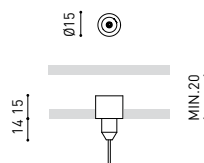

OTHER DATA

Sealing	IP20
Wireless control	Please Consult
Recess measurements	2 x Ø50 mm
Cord length	Max. 5 m
Fast adjustment tensioner	No
Weight	1445 g
Packaged weight	1980 g
Packaging dimensions	Ø105 x 1080 mm
Units per package	1
Materials	Brass / Acrylonitrile Butadiene Styrene + Polycarbonate

POLAR DIAGRAM

CONICAL DIAGRAM

PRODUCT	
Model	Unipolar Trimless
Reference	A023-00-04- W N
Colour	W <input type="checkbox"/> RAL 9016 N <input type="checkbox"/> RAL 9005
Category	Accessories

2 Pcs. needed

DIMENSIONAL DRAWING