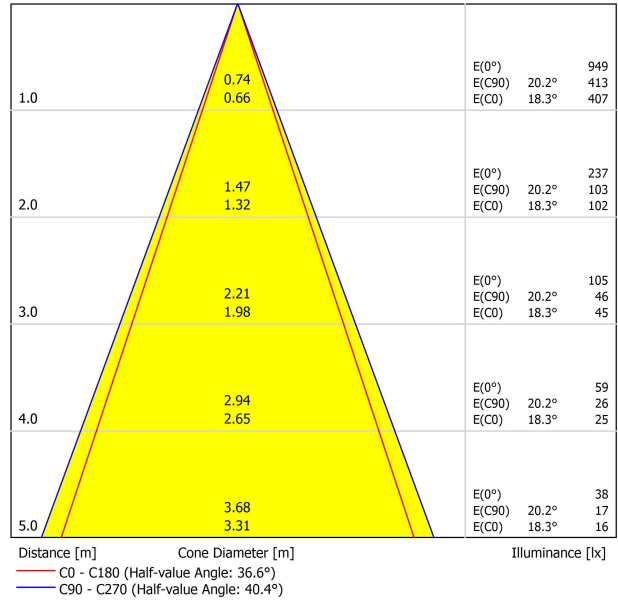

CONICAL DIAGRAM