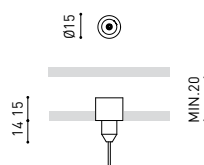

OTHER DATA

Sealing	IP20
Wireless control	Please Consult
Recess measurements	2 x Ø50 mm
Cord length	Max. 5 m
Fast adjustment tensioner	No
Weight	1445 g
Packaged weight	1980 g
Packaging dimensions	Ø105 x 1080 mm
Units per package	1
Materials	Brass / Acrylonitrile Butadiene Styrene + Polycarbonate

POLAR DIAGRAM

CONICAL DIAGRAM

PRODUCT	
Model	Unipolar Trimless
Reference	A023-00-04- W N
Colour	W <input type="checkbox"/> RAL 9016 N <input type="checkbox"/> RAL 9005
Category	Accessories

2 Pcs. needed

DIMENSIONAL DRAWING