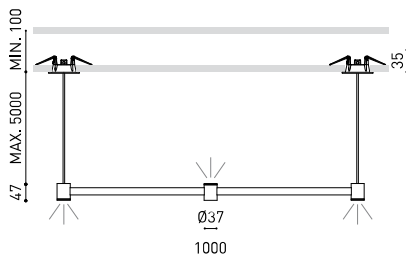

DIMENSIONS

ACCESSORIES

AWARDS

reddot design award
winner 2019

archiproducts
DESIGN AWARDS
WINNER 2019

PREMIO
ADCV 2019
PLATA

SHORTLIST
2019

Bronze Delta
ADI Awards 2020

PRODUCT

Name	ART DIRECT & INDIRECT DIM DALI 2700K BC
Reference	A3430020BC
Color	Brushed Copper - Other colours, please consult
Base Finishing	Textured white
RAL	Paint of metallic nanoparticles
Category	SUSPENSION

LIGHT SOURCE

Type	LED
Gross luminous flux	570 lm
Colour temperature	2700 K - Other K, please consult
Chromatic stability	MacAdam Step 3
Colour Rendering Index	CRI > 90
Power	6,3 W
Current	700 mA
Efficacy	90 lm/W
LED lifespan	L90B10 > 102.000h

LIGHTING FIXTURE | PHOTOMETRIC DATA

Lighting efficiency	92%
Light beam angle	38°

LIGHTING FIXTURE | ELECTRICAL DATA

Driver	Included
Power values of the system	8,68 W
Frequency	50/60 Hz
Dimming	DALI - Other DIM, please consult
Electrical insulation class	□

OTHER DATA

Sealing	IP20
Wireless control	Please Consult
Recess measurements	2 x Ø50 mm
Cord length	Max. 5 m
Fast adjustment tensioner	No
Weight	1445 g
Packaged weight	1980 g
Packaging dimensions	Ø105 x 1080 mm
Units per package	1
Materials	Brass / Acrylonitrile Butadiene Styrene + Polycarbonate

Art is a minimalist and rational suspended luminary that allows an ambitious range of composition possibilities. Individually, it transmits a sober look, but when combined – in an ordered or anarchic way – it is revealed as a sculptural piece of Art. This luminary can offer ambient lighting in any kind of actual interior design project. Its versatility makes possible both, - a discreet lighting over a table or an artistic composition to smoothly light up vertical opened spaces.