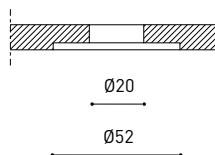

PRODUCT	
Model	Trimless Tool D20 X D52 MM
Reference	A478-00-01
Category	Accessories