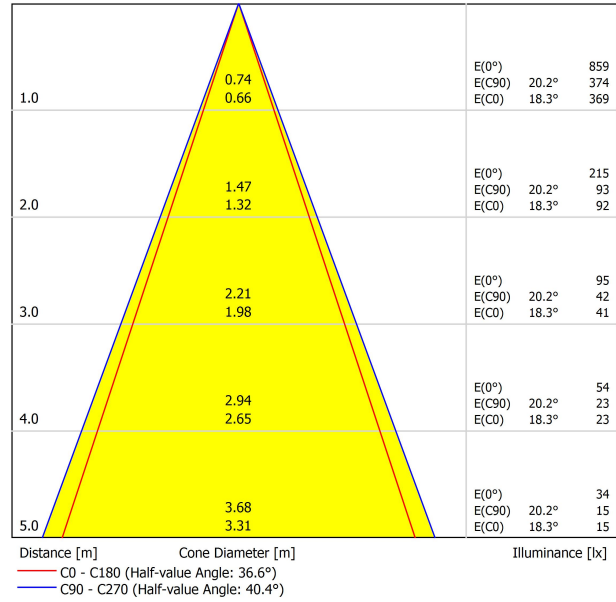

CONICAL DIAGRAM