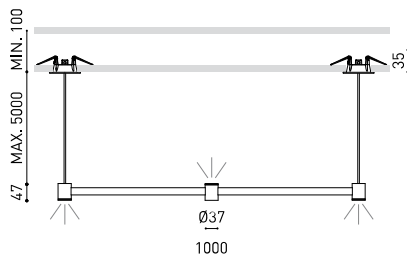

DIMENSIONS

ACCESSORIES

AWARDS

PRODUCT

Name	ART DIRECT & INDIRECT DIM DALI 2700K WT
Reference	A3430020WT
Color	Textured white - Other colours, please consult
Base Finishing	Textured white
RAL	9016
Category	SUSPENSION

LIGHT SOURCE

Type	LED
Gross luminous flux	570 lm
Colour temperature	2700 K - Other K, please consult
Chromatic stability	MacAdam Step 3
Colour Rendering Index	CRI>90
Power	6,3 W
Current	700 mA
Efficacy	90 lm/W
LED lifespan	L90B10 >102.000h

LIGHTING FIXTURE | PHOTOMETRIC DATA

Lighting efficiency	92%
Light beam angle	38°

LIGHTING FIXTURE | ELECTRICAL DATA

Driver	Included
Power values of the system	8,68 W
Frequency	50/60 Hz
Dimming	DALI - Other DIM, please consult
Electrical insulation class	□

OTHER DATA

Sealing	IP20
Wireless control	Please Consult
Recess measurements	2 x Ø50 mm
Cord length	Max. 5 m
Fast adjustment tensioner	No
Weight	1445 g
Packaged weight	1980 g
Packaging dimensions	Ø105 x 1080 mm
Units per package	1
Materials	Brass / Acrylonitrile Butadiene Styrene + Polycarbonate

Art is a minimalist and rational suspended luminaire that allows an ambitious range of composition possibilities. Individually, it transmits a sober look, but when combined – in an ordered or anarchic way – it is revealed as a sculptural piece of Art. This luminaire can offer ambient lighting in any kind of actual interior design project. Its versatility makes possible both, - a discreet lighting over a table or an artistic composition to smoothly light up vertical opened spaces.