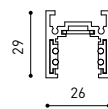

TRACK 48V SURFACE

TRACK 48V SURFACE 1m	A338-11-00- | NT | WT |
TRACK 48V SURFACE 2m	A338-12-00- | NT | WT |
TRACK 48V SURFACE 3m	A338-13-00- | NT | WT |
TRACK 48V SURFACE Corner 90° One Plane	A338-14-00- | NT | WT |
TRACK 48V SURFACE T-Joint	A338-15-00- | NT |
TRACK 48V SURFACE X-Joint	A338-16-00- | NT |

TRACK 48V SURFACE SHORT

TRACK 48V SURFACE SHORT 1m	A338-21-00- | NT | WT |
TRACK 48V SURFACE SHORT 2m	A338-22-00- | NT | WT |
TRACK 48V SURFACE SHORT 3m	A338-23-00- | NT | WT |
TRACK 48V SURFACE SHORT Corner 90° One Plane	A338-24-00- | NT | WT |
TRACK 48V SURFACE SHORT T-Joint	A338-25-00- | NT |
TRACK 48V SURFACE SHORT X-Joint	A338-26-00- | NT |

COLOUR | N ■ RAL 9005 | NT ■ RAL 9005 | WT □ RAL 9016 |