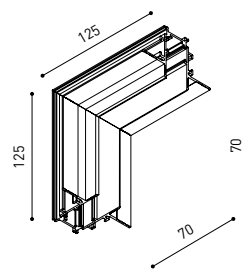

TRACK 48V TRIMLESS Corner 90° Two Planes

*Electrical connection not included