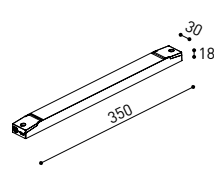

LED POWER SUPPLY
0434-01-62