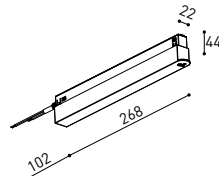

LED POWER SUPPLY
0434-01-69 **