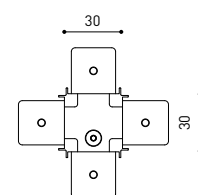

Estanqueidad	IP20
Control inalámbrico	Consultar
Ángulo de basculación	90°
Ángulo de giro	360°
Tipo de carril	Track 48V
Peso	90 g
Peso con embalaje	135 g
Dimensiones embalaje	190 x 145 x 24 mm
Unidades por embalaje	1
Materiales	Aluminio / Policarbonato

TRACK 48V SURFACE Corner 90° One Plane

T-Joint

X-Joint

Electrical connection not included | Straight joiner included

TRACK 48V SURFACE SHORT Corner 90° One Plane

T-Joint

X-Joint

Electrical connection not included | Straight joiner included

CONSTANT VOLTAGE
LED POWER SUPPLY

	P	V	D (A x B x C)
0434-01-61* N W	100W	48V	298 x 19 x 16mm
0434-01-69* N W	250W	48V	268 x 22 x 44mm
0434-01-62	150W	48V	350 x 30 x 18mm
0434-01-80	250W	48V	400 x 40 x 22mm