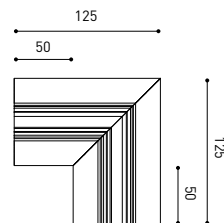

TRACK 48V TRIMLESS Corner 90° One Plane

*Electrical connection not included