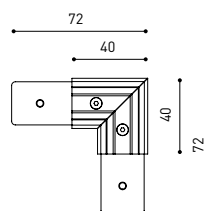

TRACK 48V SURFACE Corner 90° One Plane

T-Joint

X-Joint

Electrical connection not included | Straight joiner included

TRACK 48V SURFACE SHORT Corner 90° One Plane

T-Joint

X-Joint

Electrical connection not included | Straight joiner included