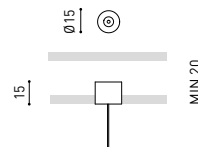

For power supply inside the track

WIRE TRIMLESS ACCESSORIES

FEED
MAINS TRIMLESS*
A023-00-01- | W | N | NO DIM

MAINS THICK TRIMLESS*
A023-00-02- | W | N | DIM

FASTENING
STEEL CABLE TRIMLESS*
A023-00-05- | W | N |