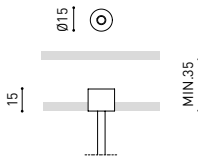

For power supply inside the track

WIRE TRIMLESS ACCESSORIES

FEED
MAINS TRIMLESS*
A023-00-01- | W | N | NO DIM

MAINS THICK TRIMLESS*
A023-00-02- | W | N | DIM

FASTENING
STEEL CABLE TRIMLESS*
A023-00-05- | W | N |