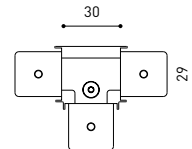

TRACK 48V TRIMLESS

TRACK 48V TRIMLESS 1m	A338-01-00- | N | WT |
TRACK 48V TRIMLESS 2m	A338-02-00- | N | WT |
TRACK 48V TRIMLESS 3m	A338-03-00- | N | WT |
TRACK 48V TRIMLESS Corner 90° One Plane	A338-06-00- | N | WT |
TRACK 48V TRIMLESS Corner 90° Two Planes	A338-07-00- | N | WT |

PLASTERBOARD CEILING, MANDATORY THICKNESS 12,5mm.
RECOMMENDED FOR INSTALLATIONS WHERE THE PROFILE CAN BE
INSTALLED BEFORE THE FALSE PLASTERBOARD CEILING.

TRIMLESS INSTALLATION GUIDE
<https://youtu.be/tgGsQdaYe-w>

TRACK 48V SURFACE

TRACK 48V SURFACE 1m	A338-11-00- | NT | WT |
TRACK 48V SURFACE 2m	A338-12-00- | NT | WT |
TRACK 48V SURFACE 3m	A338-13-00- | NT | WT |
TRACK 48V SURFACE Corner 90° One Plane	A338-14-00- | NT | WT |
TRACK 48V SURFACE T-Joint	A338-15-00- | NT |
TRACK 48V SURFACE X-Joint	A338-16-00- | NT |

TRACK 48V SURFACE SHORT

TRACK 48V SURFACE SHORT 1m	A338-21-00- | NT | WT |
TRACK 48V SURFACE SHORT 2m	A338-22-00- | NT | WT |
TRACK 48V SURFACE SHORT 3m	A338-23-00- | NT | WT |
TRACK 48V SURFACE SHORT Corner 90° One Plane	A338-24-00- | NT | WT |
TRACK 48V SURFACE SHORT T-Joint	A338-25-00- | NT |
TRACK 48V SURFACE SHORT X-Joint	A338-26-00- | NT |

COLOUR | N ■ RAL 9005 | NT ■ RAL 9005 | WT □ RAL 9016 |

TRACK 48V TRIMLESS Corner 90° One Plane

*Electrical connection not included

TRACK 48V TRIMLESS Corner 90° Two Planes

*Electrical connection not included

TRACK 48V SURFACE Corner 90° One Plane

T-Joint

X-Joint

Electrical connection not included | Straight joiner included

TRACK 48V SURFACE SHORT Corner 90° One Plane

T-Joint

X-Joint

Electrical connection not included | Straight joiner included