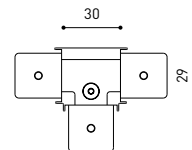

TRACK 48V SURFACE Corner 90° One Plane

T-Joint

X-Joint

Electrical connection not included | Straight joiner included

TRACK 48V SURFACE SHORT Corner 90° One Plane

T-Joint

X-Joint

Electrical connection not included | Straight joiner included

CONSTANT VOLTAGE
LED POWER SUPPLY

	P	V	D (A x B x C)
0434-01-61* N W	100W	48V	298 x 19 x 16mm
0434-01-69* N W	250W	48V	268 x 22 x 44mm
0434-01-62	150W	48V	350 x 30 x 18mm
0434-01-80	250W	48V	400 x 40 x 22mm