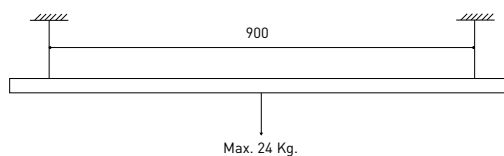

COLOUR | N ■ RAL 9005 | NT ■ RAL 9005 | WT □ RAL 9016 |

TRACK 48V TRIMLESS Corner 90° One Plane

*Electrical connection not included

TRACK 48V TRIMLESS Corner 90° Two Planes

*Electrical connection not included

TRACK 48V SURFACE Corner 90° One Plane

T-Joint

X-Joint

Electrical connection not included | Straight joiner included

TRACK 48V SURFACE SHORT Corner 90° One Plane

T-Joint

X-Joint

Electrical connection not included | Straight joiner included