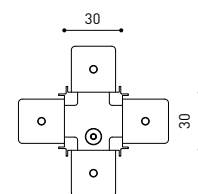

X-Joint

Electrical connection not included | Straight joiner included