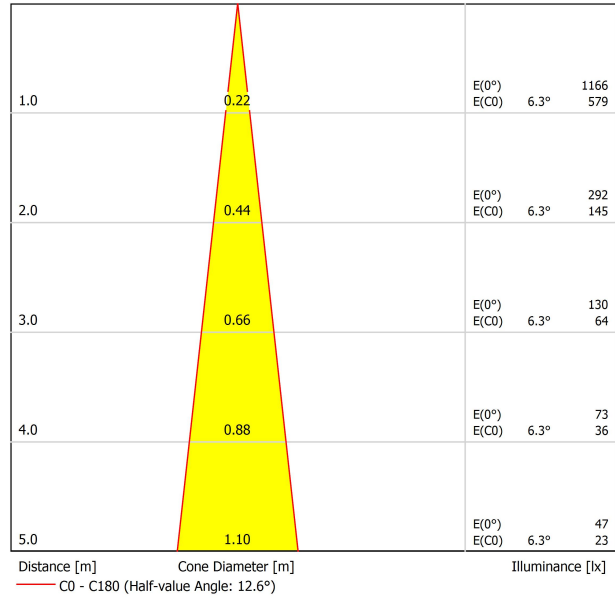

Lighting efficiency	87%
Light beam angle	12°

Driver	Included
Power values of the system	3,05 W
Dimming	No Dim
Electrical insulation class	II

Sealing	IP20
Wireless control	Please Consult
Swivel angle	90°
Rotation angle	360°
Track type	Track 48V
Weight	90 g
Packaged weight	135 g
Packaging dimensions	190 x 145 x 24 mm
Units per package	1
Materials	Aluminium / Polycarbonate

#### LIGHTING FIXTURE | PHOTOMETRIC DATA

#### OTHER DATA

Fit 48V, is a spotlight for low voltage tracklight applications which is available in five sizes (Ø50, Ø35, Ø35 double, Ø20 and Ø20 double). Cylindrical geometry and essential forms, it stands out for its minimalistic looking and its functionality as it can be orientated in any direction. The black perimeter around its mouth and its honeycomb accessory, highlights its anti-glare vocation.

POLAR DIAGRAM

CONICAL DIAGRAM