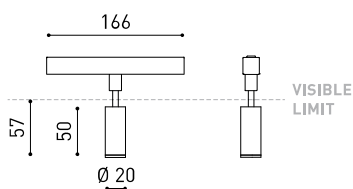

### DIMENSIONS

Lighting efficiency	88%
Light beam angle	30°

Power values of the system	3,05 W
Dimming	No Dim
Electrical insulation class	⚡

Sealing	IP20
Wireless control	Please Consult
Swivel angle	90°
Rotation angle	360°
Track type	Track 48V
Weight	90 g
Packaged weight	135 g
Packaging dimensions	190 x 145 x 24 mm
Units per package	1
Materials	Aluminium / Polycarbonate