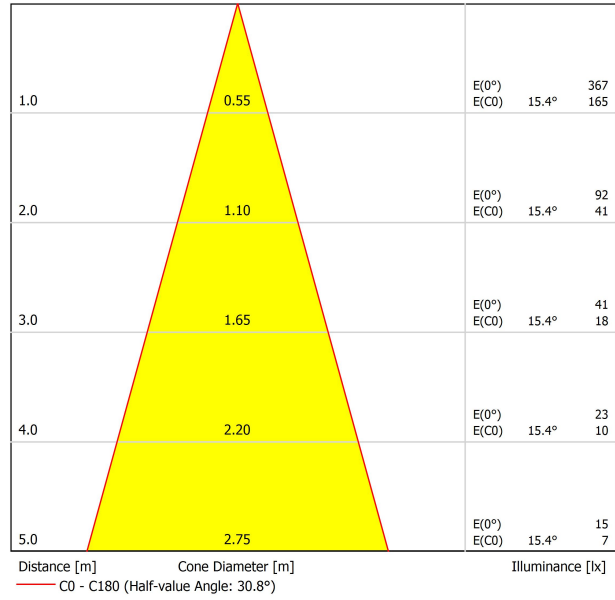

Lighting efficiency	88%
Light beam angle	30°

Power values of the system	3,05 W
Dimming	No Dim
Electrical insulation class	⚡

Sealing	IP20
Wireless control	Please Consult
Swivel angle	90°
Rotation angle	360°
Track type	Track 48V
Weight	90 g
Packaged weight	135 g
Packaging dimensions	190 x 145 x 24 mm
Units per package	1
Materials	Aluminium / Polycarbonate

### LIGHTING FIXTURE | PHOTOMETRIC DATA

### OTHER DATA

Fit 48V, is a spotlight for low voltage tracklight applications which is available in five sizes (Ø50, Ø35, Ø35 double, Ø20 and Ø20 double). Cylindrical geometry and essential forms, it stands out for its minimalistic looking and its functionality as it can be orientated in any direction. The black perimeter around its mouth and its honeycomb accessory, highlights its anti-glare vocation.

POLAR DIAGRAM

CONICAL DIAGRAM