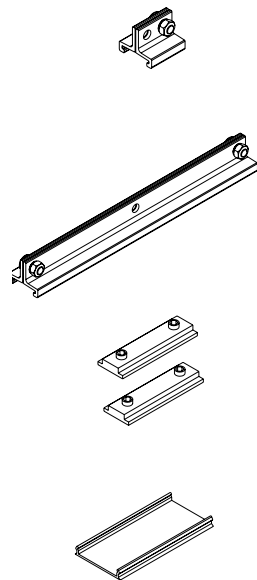

L-Joint Connector 48V
A338-00-12- | N | W |

T-Joint Connector 48V
A450-00-07- | N |

Wireless Control 48V
0434-01-31- | N | W | Casambi/AAG Stucchi App

Central Connector 48V
A338-00-02- | N | W |

Corner 90° Connector One Plane 48V
A338-00-24- | N | W |

*Not suitable for trimless version

X-Joint Connector 48V
A450-00-08- | N |

Cover Gap 1m 48V
A338-00-30- | N | W |

TRIMLESS 48V

Trimless T-Bracket 48V
A338-00-03

Trimless Long T-Bracket 48V
A338-00-04

Trimless Straight Joiner 48V (2 Units)
A338-00-05- | N | WT |

Trimless Plaster Installation Guard 1m 48V
A338-00-21

Trimless Clamp for M6 ROD 48V
A338-00-09

*See accessories quantities

Trimless Track Clamp 48V
A338-00-10

*See accessories quantities

Trimless Suspension Kit 48V
A338-00-08