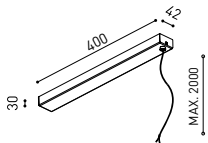

Wired Power Supply Case 48V

A338-00-25- | NT | WT | 150 W NO DIM
A338-00-26- | NT | WT | 150 W DIM

220 V ~ 240 V ~ INCL

Suspension Kit 48V (2 units)
A338-00-15- | NT | WT |