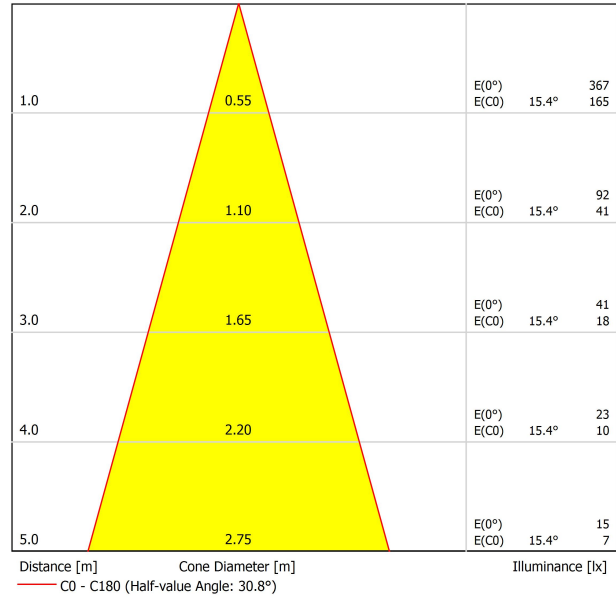

Lighting efficiency	88%
Light beam angle	30°

Driver	Included
Power values of the system	3,05 W
Dimming	No Dim
Electrical insulation class	◆◆

Sealing	IP20
Wireless control	Please Consult
Swivel angle	90°
Rotation angle	360°
Track type	Track 48V
Weight	90 g
Packaged weight	135 g
Packaging dimensions	190 x 145 x 24 mm
Units per package	1
Materials	Aluminium / Polycarbonate

### OTHER DATA

Fit 48V, is a spotlight for low voltage tracklight applications which is available in five sizes (Ø50, Ø35, Ø35 double, Ø20 and Ø20 double). Cylindrical geometry and essential forms, it stands out for its minimalistic looking and its functionality as it can be orientated in any direction. The black perimeter around its mouth and its honeycomb accessory, highlights its anti-glare vocation.

POLAR DIAGRAM

CONICAL DIAGRAM