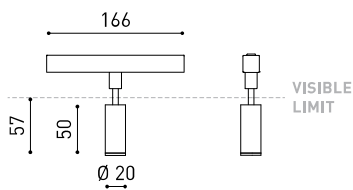

### DIMENSIONS

Lighting efficiency	88%
Light beam angle	30°

Driver	Included
Power values of the system	3,05 W
Dimming	No Dim
Electrical insulation class	◆◆

Sealing	IP20
Wireless control	Please Consult
Swivel angle	90°
Rotation angle	360°
Track type	Track 48V
Weight	90 g
Packaged weight	135 g
Packaging dimensions	190 x 145 x 24 mm
Units per package	1
Materials	Aluminium / Polycarbonate