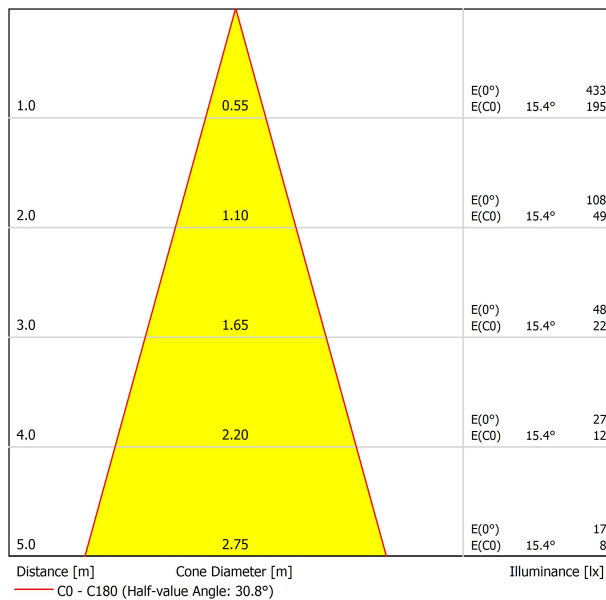

#### LIGHT SOURCE

Lighting efficiency	88%
Light beam angle	30°

#### LIGHTING FIXTURE | ELECTRICAL DATA

Sealing	IP20
Wireless control	Please Consult
Swivel angle	90°
Rotation angle	360°
Track type	Track 48V
Weight	90 g
Packaged weight	135 g
Packaging dimensions	190 x 145 x 24 mm
Units per package	1
Materials	Aluminium / Polycarbonate

#### OTHER DATA

Fit 48V, is a spotlight for low voltage tracklight applications which is available in five sizes (50, 35, 35 double, 20 and 20 double). Cylindrical geometry and essential forms, it stands out for its minimalistic looking and its functionality as it can be orientated in any direction. The black perimeter around its mouth and its honeycomb accessory, highlights its anti-glare vocation.

POLAR DIAGRAM

CONICAL DIAGRAM