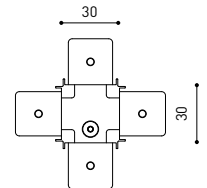

X-Joint

Electrical connection not included | Straight joiner included