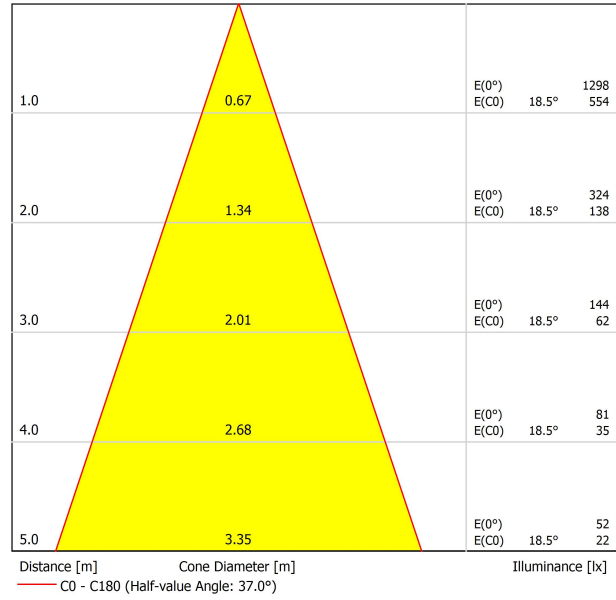

CONICAL DIAGRAM