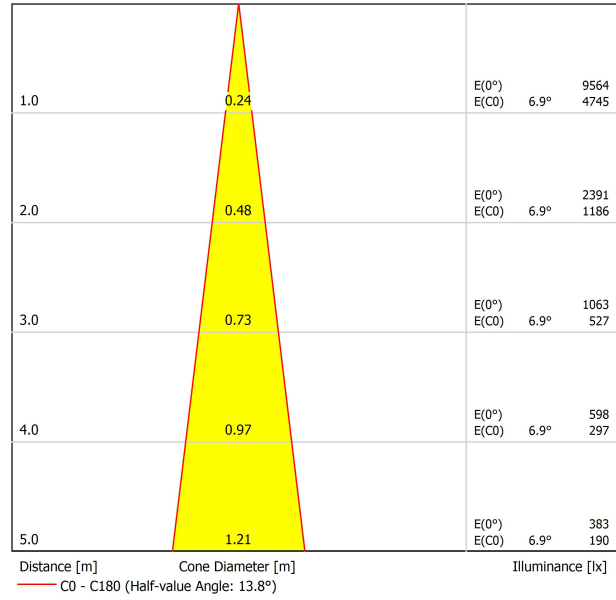

CONICAL DIAGRAM