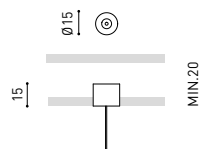

FASTENING

STEEL CABLE TRIMLESS*

A023-00-05- | W | N |