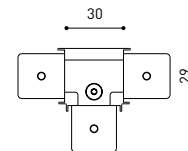

TRACK 48V TRIMLESS

TRACK 48V TRIMLESS 1m	A338-01-00- | N | WT |
TRACK 48V TRIMLESS 2m	A338-02-00- | N | WT |
TRACK 48V TRIMLESS 3m	A338-03-00- | N | WT |
TRACK 48V TRIMLESS Corner 90° One Plane	A338-06-00- | N | WT |
TRACK 48V TRIMLESS Corner 90° Two Planes	A338-07-00- | N | WT |

PLASTERBOARD CEILING, MANDATORY THICKNESS 12,5mm.
RECOMMENDED FOR INSTALLATIONS WHERE THE PROFILE CAN BE
INSTALLED BEFORE THE FALSE PLASTERBOARD CEILING.

TRIMLESS INSTALLATION GUIDE
<https://youtu.be/tgGsQdaYe-w>

TRACK 48V SURFACE

TRACK 48V SURFACE 1m	A338-11-00- | NT | WT |
TRACK 48V SURFACE 2m	A338-12-00- | NT | WT |
TRACK 48V SURFACE 3m	A338-13-00- | NT | WT |
TRACK 48V SURFACE Corner 90° One Plane	A338-14-00- | NT | WT |
TRACK 48V SURFACE T-Joint	A338-15-00- | NT |
TRACK 48V SURFACE X-Joint	A338-16-00- | NT |

TRACK 48V SURFACE SHORT

TRACK 48V SURFACE SHORT 1m	A338-21-00- | NT | WT |
TRACK 48V SURFACE SHORT 2m	A338-22-00- | NT | WT |
TRACK 48V SURFACE SHORT 3m	A338-23-00- | NT | WT |
TRACK 48V SURFACE SHORT Corner 90° One Plane	A338-24-00- | NT | WT |
TRACK 48V SURFACE SHORT T-Joint	A338-25-00- | NT |
TRACK 48V SURFACE SHORT X-Joint	A338-26-00- | NT |

COLOUR | N ■ RAL 9005 | NT ■ RAL 9005 | WT □ RAL 9016 |

TRACK 48V TRIMLESS Corner 90° One Plane

*Electrical connection not included

TRACK 48V TRIMLESS Corner 90° Two Planes

*Electrical connection not included

TRACK 48V SURFACE Corner 90° One Plane

T-Joint

X-Joint

Electrical connection not included | Straight joiner included

TRACK 48V SURFACE SHORT Corner 90° One Plane

T-Joint

X-Joint

Electrical connection not included | Straight joiner included