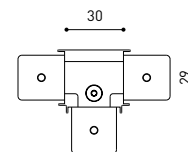

TRACK 48V SURFACE Corner 90° One Plane

T-Joint

X-Joint

Electrical connection not included | Straight joiner included

TRACK 48V SURFACE SHORT Corner 90° One Plane

T-Joint

X-Joint

Electrical connection not included | Straight joiner included

CONSTANT VOLTAGE
LED POWER SUPPLY

	P	V	D (A x B x C)
0434-01-61* N W	100W	48V	298 x 19 x 16mm
0434-01-69* N W	250W	48V	268 x 22 x 44mm
0434-01-62	150W	48V	350 x 30 x 18mm
0434-01-80	250W	48V	400 x 40 x 22mm