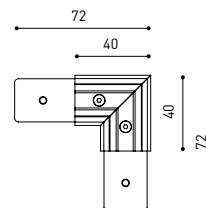

LUMINARIA | DATOS ELÉCTRICOS

Estanqueidad	IP20
Control inalámbrico	Consultar
Ángulo de basculación	90°
Ángulo de giro	360°
Tipo de carril	Track 48V
Peso	350 g
Peso con embalaje	455 g
Dimensiones embalaje	218 x 195 x 62 mm
Unidades por embalaje	1
Materiales	Aluminio / Policarbonato

TRACK 48V SURFACE Corner 90° One Plane

T-Joint

X-Joint

Electrical connection not included | Straight joiner included

TRACK 48V SURFACE SHORT Corner 90° One Plane

T-Joint

X-Joint

Electrical connection not included | Straight joiner included