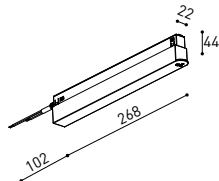

LED POWER SUPPLY

0434-01-69 **