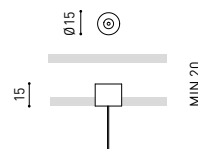

For power supply inside the track

WIRE TRIMLESS ACCESSORIES

FEED
MAINS TRIMLESS*
A023-00-01- | W | N | NO DIM
MAINS THICK TRIMLESS*
A023-00-02- | W | N | DIM

FASTENING
STEEL CABLE TRIMLESS*
A023-00-05- | W | N |