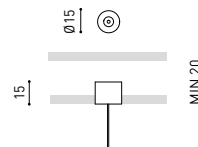

WIRE TRIMLESS ACCESSORIES

FEED
MAINS TRIMLESS*
A023-00-01- | W | N | NO DIM
MAINS THICK TRIMLESS*
A023-00-02- | W | N | DIM

FASTENING
STEEL CABLE TRIMLESS*
A023-00-05- | W | N |

* AS MANY PIECES AS NEEDED ACCORDING TO YOUR PRODUCT